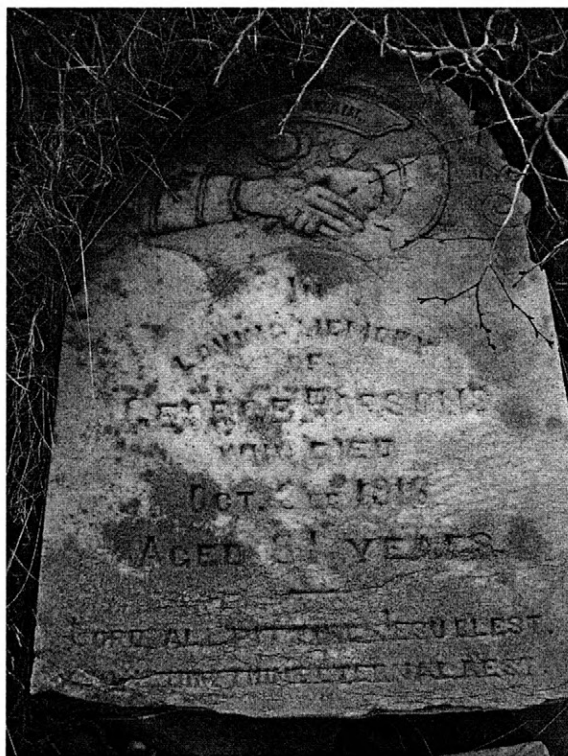

#### Burial:

[Saint Andrew's Old Anglican Cemetery](#)  
 Bryant's Cove  
 Avalon Peninsula Census Division  
 Newfoundland and Labrador, Canada

Created by: [Vernalyn \(nee Morrow\) He...](#)  
 Record added: May 06, 2016  
 Find A Grave Memorial# 162189577