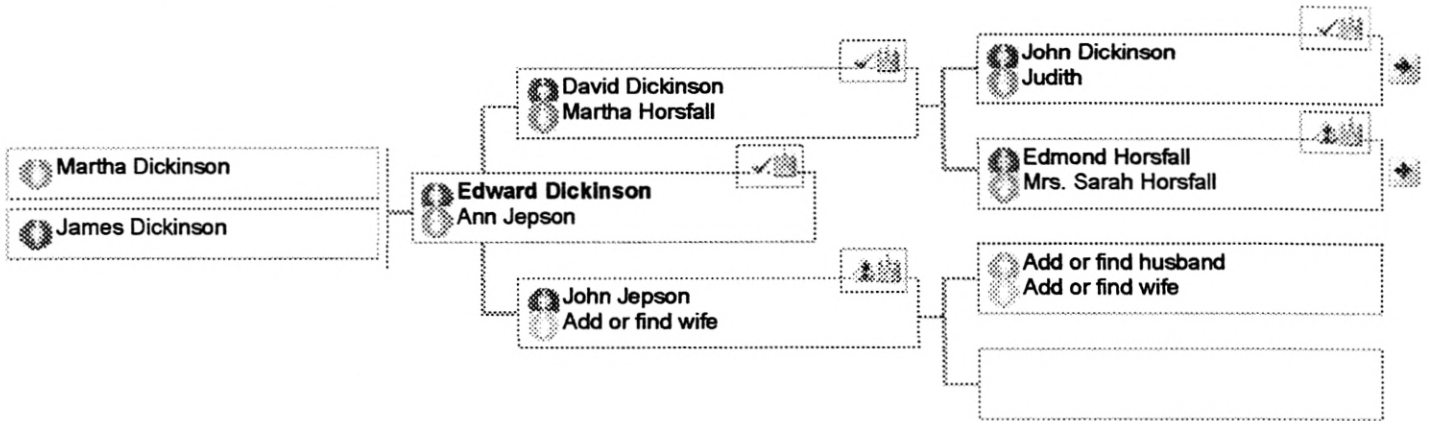

Family Pedigree with Details

Edward Dickinson (1700-1735)

Watch

Person identifier: LH5Z-5GF

Name: Edward Dickinson

Gender: Male

Birth: about 1700
Yorkshire, England

Christening: 6 March 1699
Penistone, Yorkshire, England