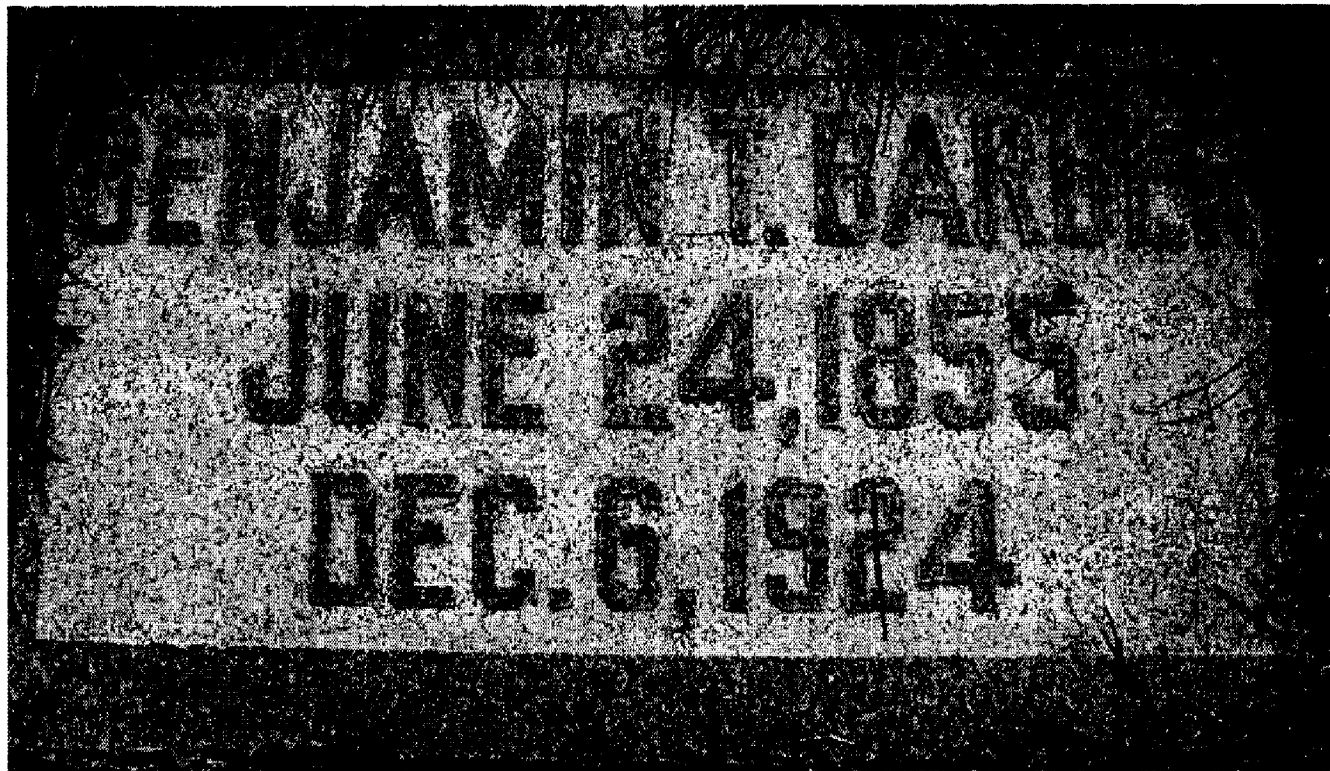

FIND A GRAVE

Actions

- [Begin New Search](#)
- [Refine Last Search](#)
- [Cemetery Lookup](#)
- [Add Burial Records](#)
- [Help with Find A Grave](#)

- [Top Contributors](#)
- [Success Stories](#)
- [Discussion Forums](#)
- [Find A Grave Store](#)
- [Support Find A Grave](#)

[Log In](#)

Advertisement

CHOOSE FROM 239

[Post A Job](#)

monster.com
Your calling is our thing!

Do You Know Your 2010 Credit Score? Find Out Today!

TransUnion 768	Experian 786	EQUIFAX 471	See Yours Instantly! FreeScore.com

Benjamin Thomas BARBER

[Memorial](#)
[Photos](#)
[Flowers](#)
[Edit](#)

[Learn about upgrading this memorial...](#)

[[Add A Photo]](#)

Image is scaled. Click image to open at full size.

Added by: [j simmons](#)
7/29/2008

[Accuracy and Copyright Disclaimer](#)