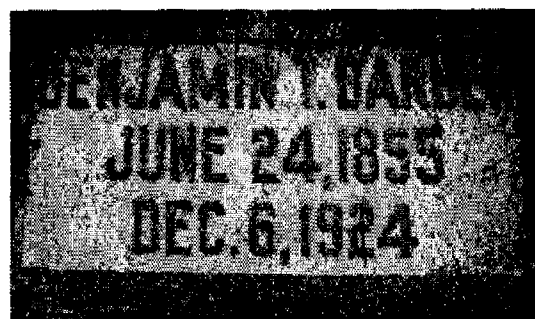

Added by: j simmons

Son of Benjamin BARBER Sr. & Olive CROWHURST.

Married Mary BINGHAM November 11, 1880 in Salt Lake City.

Buried: December 9, 1924.
[Pedigree - Chart](#)

Family links:
Children:
Clifford Barber (1891 - 1979)*

[*Point here for explanation](#)

Burial:
[Syracuse Cemetery](#)
Syracuse
Davis County
Utah, USA

Created by: [ThunderBulldog](#)
Record added: Jul 11, 2008
Find A Grave Memorial# 28203734

[Add a photo for this person](#) [Request A Photo](#)

Photos may be scaled. Click on image for full size.

Rest in Peace.
- [Mary](#)
Added: Jul. 15, 2008

[Accuracy and Copyright Disclaimer](#)