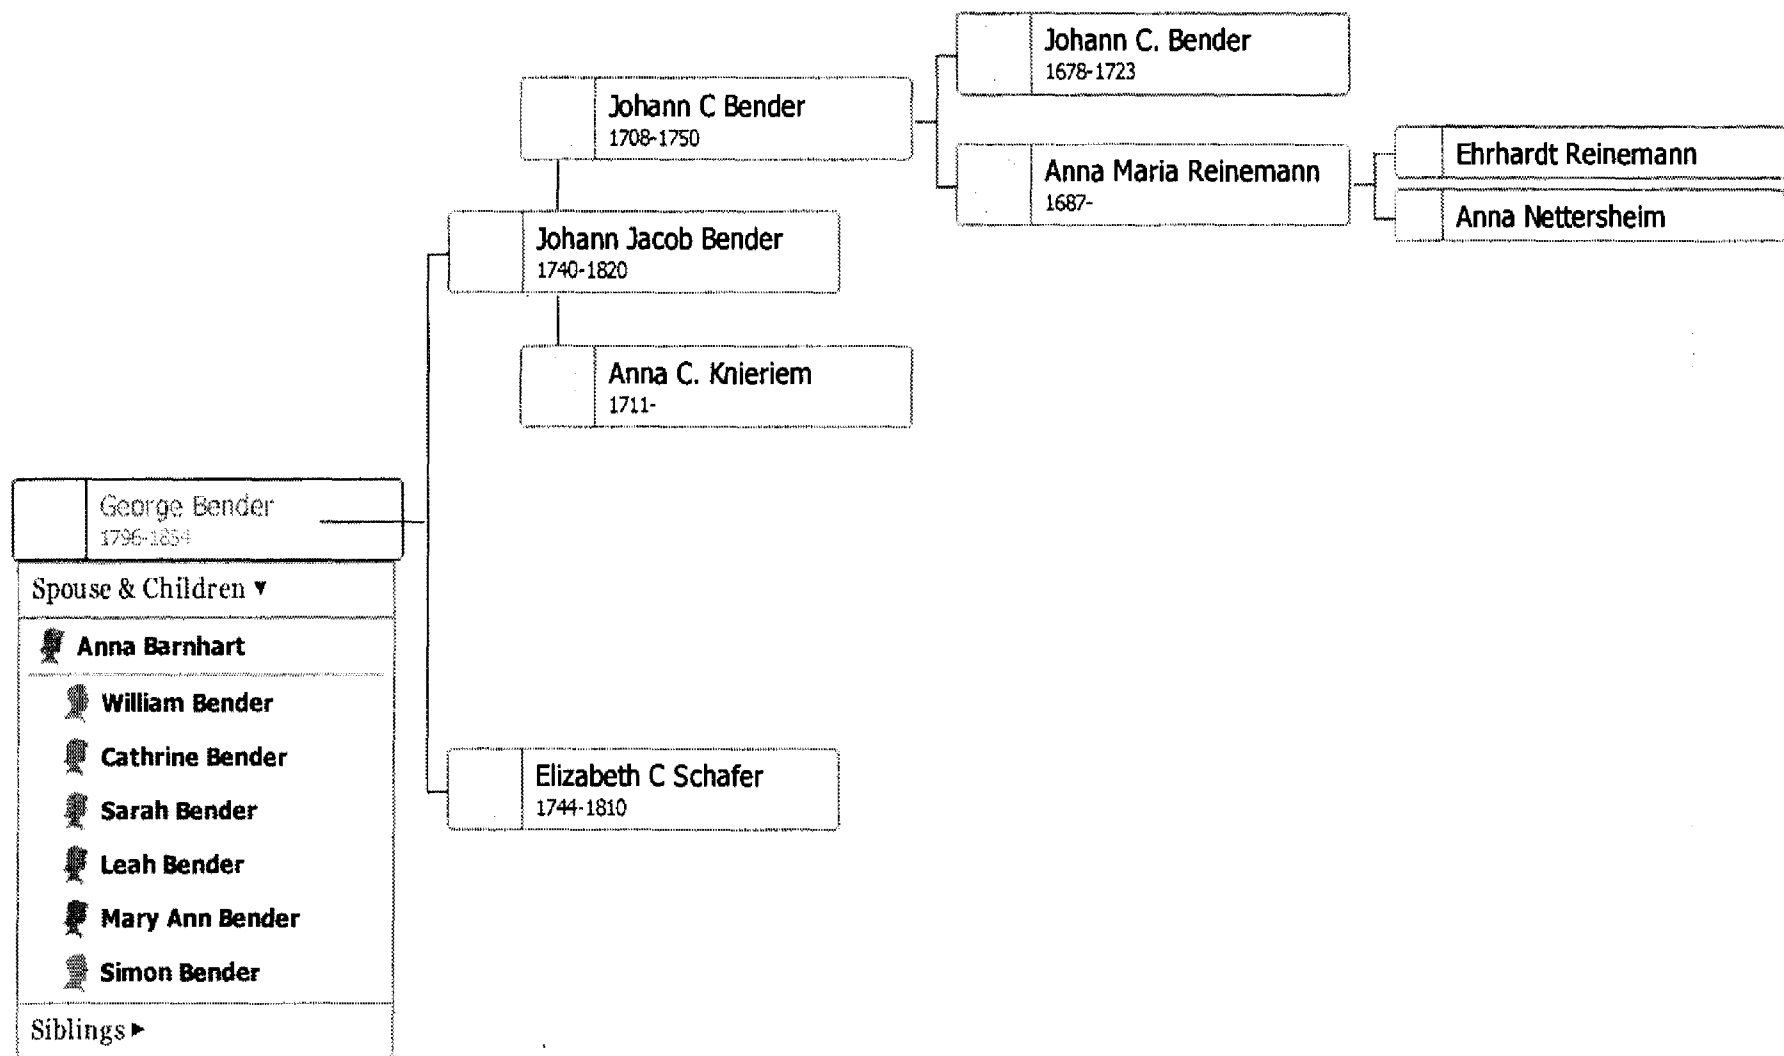

See what's new:

Mouse over tips to learn more

[Easier Navigation](#)

[See More of Your Tree](#)

[Improved Controls](#)

[Hide what's new](#)

[Provide feedback](#)

[Pedigree](#)

[Family](#)