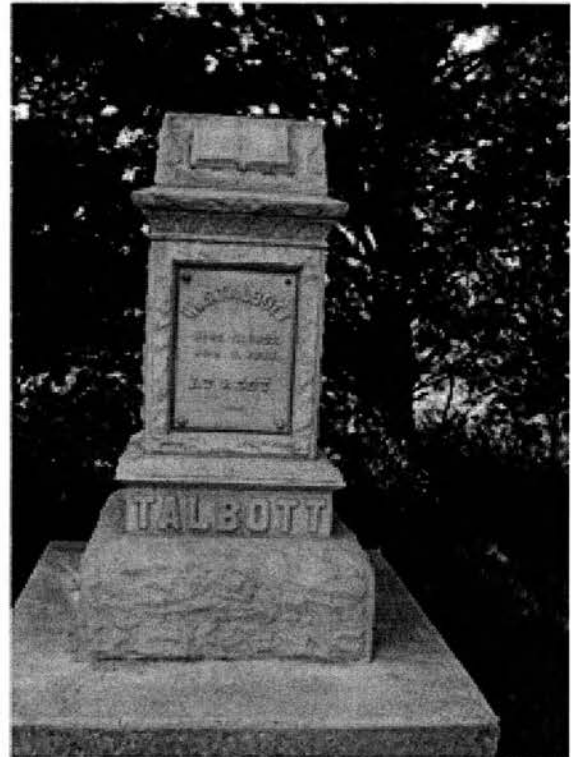

Created by: Genealogy Buff
Record added: Sep 26, 2008
Find A Grave Memorial# 30094609

Added by: Genealogy Buff

Martha Jane Rose Talbott

Birth: Nov. 6, 1827
Warren County
Kentucky, USA
Death: Jan. 29, 1903
LaMoille
Marshall County
Iowa, USA