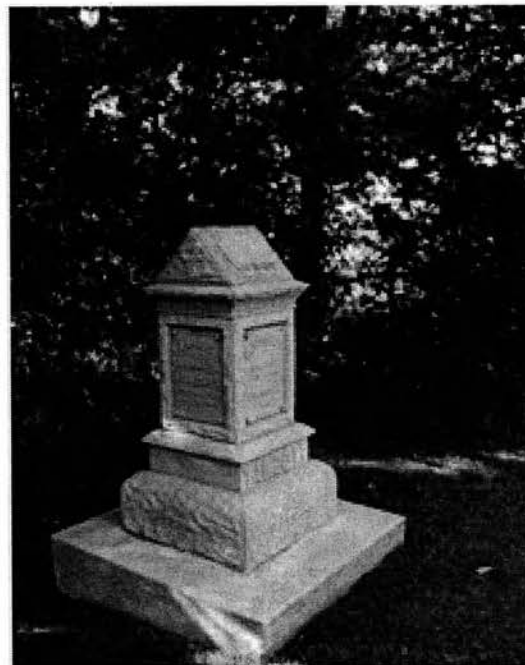

Charles L Talbott

Birth: Jun. 11, 1864
McDonough County
Illinois, USA
Death: Jan. 23, 1895
Marshall County
Iowa, USA

Family links:

Parents:

William Stephen Talbott (1822 - 1886)
Martha Jane Rose Talbott (1827 - 1903)

Siblings:

Nancy Jane Talbott Bamberger (1846 - 1933)*
Sarah Elizabeth Talbott Honeycutt (1847 -
1922)*
Ora Orlander Talbott (1856 - 1931)*
Hettie E. Weed (1859 - 1932)*
Charles L Talbott (1864 - 1895)
Maggie Estella Talbott (1870 - 1882)*

*[Calculated relationship](#)

Burial:

[LaMoille Cemetery](#)
Marshall County
Iowa, USA

[Edit Virtual Cemetery info](#) [?]

Created by: [Genealogy Buff](#)

Record added: Sep 26, 2008

Find A Grave Memorial# 30094557