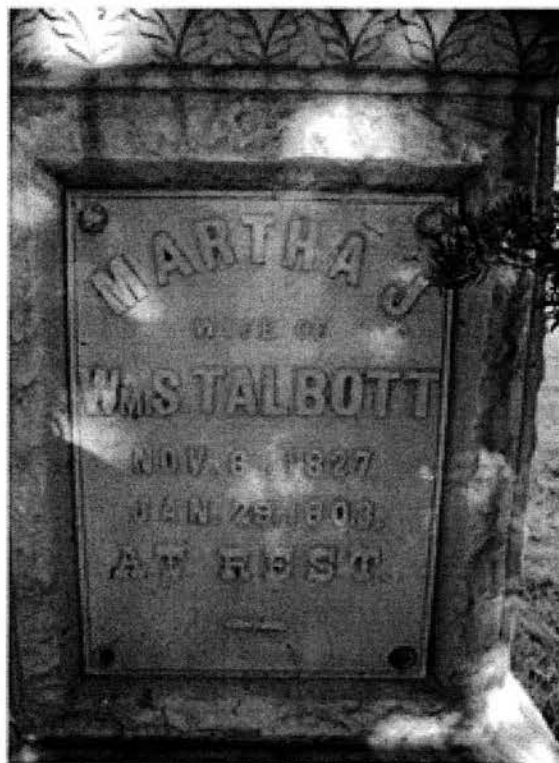

Martha Jane Rose Talbott

Birth: Nov. 6, 1827
Warren County
Kentucky, USA
Death: Jan. 29, 1903
LaMoille
Marshall County
Iowa, USA

Wife of William S Talbott

Family links:

Parents:

Ahigha Rose (1806 - 1895)
Elizabeth A. Pearson Rose (1800 - 1889)

Spouse:

William Stephen Talbott (1822 - 1886)*

Children:

Nancy Jane Talbott Bamberger (1846 - 1933)*
Sarah Elizabeth Talbott Honeycutt (1847 - 1922)*
Ora Orlander Talbott (1856 - 1931)*
Hettie E. Weed (1859 - 1932)*
Charles L Talbott (1864 - 1895)*
Maggie Estella Talbott (1870 - 1882)*

Siblings:

Martha Jane Rose Talbott (1827 - 1903)
Francis Marion Rose (1831 - 1910)*
John R. Rose (1835 - 1922)*
William B Rose (1838 - 1913)*
Leticia R. M. Rose Riley (1847 - 1882)*

*Calculated relationship

Burial:

LaMoille Cemetery
Marshall County
Iowa, USA

[Edit Virtual Cemetery info](#) [2]

Created by: [Genealogy Buff](#)
Record added: Sep 26, 2008
Find A Grave Memorial# 30094595

Added by: [Genealogy Buff](#)