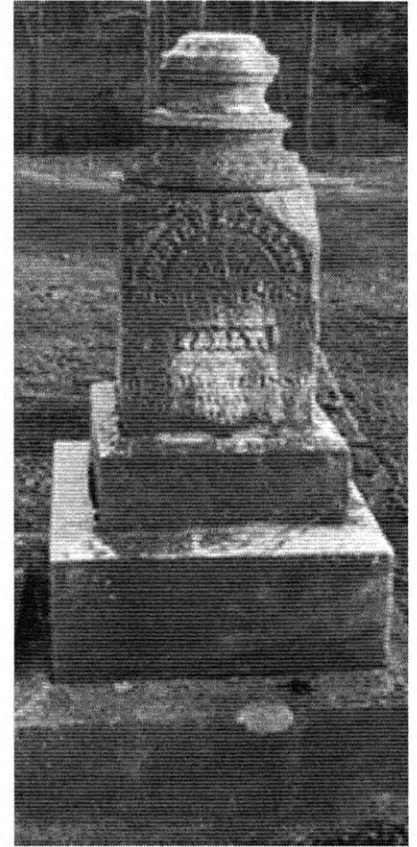

Find all **Streets** in:

- [Clough Hill Cemetery](#)
- [Tyrone Township](#)
- [Livingston County](#)
- [Michigan](#)
- [Find A Grave](#)

[Top Contributors](#)

[Success Stories](#)

[Discussion Forums](#)

[Find A Grave Store](#)

[Support Find A Grave](#)

[Log In](#)

Advertisement

Join American Express Card Members on TripAdvisor

Connect your Card to discover Card Member reviews and hotspots,
plus learn how to **get $50 back** with American Express Travel

Terms and Conditions apply

Sally Way Street

[Memorial](#)   [Photos](#)   [Flowers](#)

[Share](#)

[Learn about upgrading this memorial...](#)

Birth: 1810
Norwalk
Fairfield County
Connecticut, USA

Death: May 31, 1880
Tyrone Township
Livingston County
Michigan, USA

Father Name: Soloman Way (1782 - 1834)
Mother Name: Sally (Tryon) Way (1785 - 1868)

Family links:

Spouse:
Stephen Bradley Street (1806 - 1868)

Children:

Phebe Lucinda *Street* Cox (1833 - 1908)*
Prudence Harriett *Street* Clough (1835 - 1897)*
Philo Street (1838 - 1919)*
Henry Bradley Street (1840 - 1906)*
Sarah Jane *Street* Armstrong (1842 - 1919)*
Priscilla Street (1845 - 1864)*
Samuel W. Street (1846 - 1846)*
Edgar F. Street (1847 - 1848)*
Hiram G. Street (1850 - 1934)*
Juliatt *Street* Predmore (1853 - 1935)*
Etta *Street* Hoffman (1855 - 1937)*

*[Calculated relationship](#)

Inscription:

Wife of Steven, aged 69 yrs., 10 mos., 23 days

Burial:

[Clough Hill Cemetery](#)
Tyrone Township
Livingston County
Michigan, USA

Created by: [J Witkowski](#)

Record added: Feb 01, 2011

Find A Grave Memorial# 65006828

Added by: [GardenGreenGirl](#)