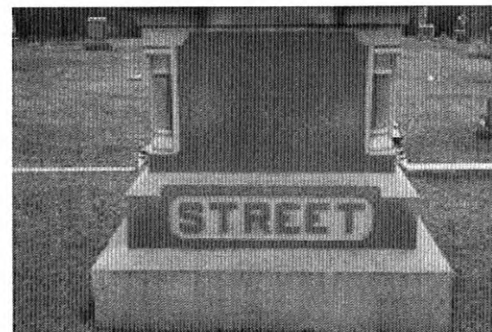

FIND A GRAVE

Actions

- [Begin New Search](#)
- [Refine Last Search](#)
- [Cemetery Lookup](#)
- [Add Burial Records](#)
- [Help with Find A Grave](#)

Find all **Streets** in:

- [Clough Hill Cemetery](#)
- [Tyrone Township](#)
- [Livingston County](#)
- [Michigan](#)
- [Find A Grave](#)

[Top Contributors](#)

[Success Stories](#)

[Discussion Forums](#)

[Find A Grave Store](#)

[Log In](#)

Advertisement

NEW Signature Truffle Gift Box

GIFT NOW

Philo Street

[Memorial](#)

[Photos](#)

[Flowers](#)

[Share](#)

[Edit](#)

[Learn about sponsoring this memorial...](#)

Birth: Feb. 2, 1838
Death: Nov. 25, 1919
Tyrone Township
Livingston County
Michigan, USA

Family links:

Parents:

Stephen Bradley Street (1806 - 1868)
Sally Way Street (1810 - 1880)

Burial:

[Clough Hill Cemetery](#)

Tyrone Township
Livingston County
Michigan, USA

Created by: [Jack Vander-Schrier](#)

Record added: Jan 20, 2007

Find A Grave Memorial# 17605561

Added by: [Jack Vander-Schrier](#)