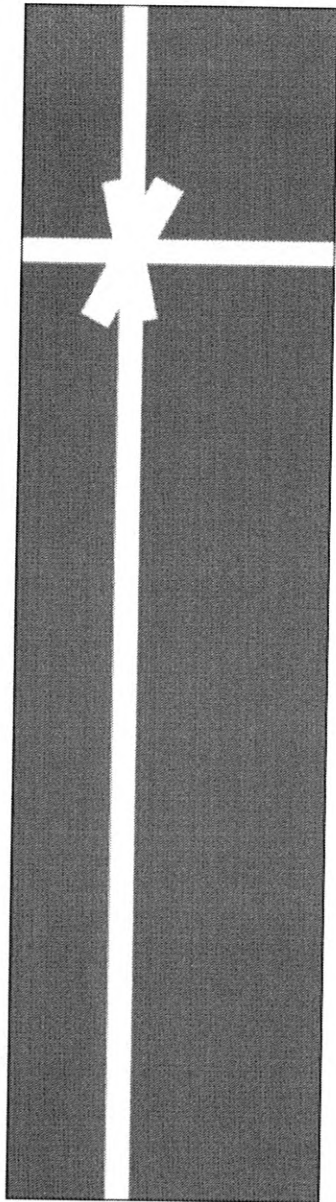

Created by: [Anita Whitney](#)
 Record added: Jun 13, 2008
 Find A Grave Memorial# 27535995

Added by: [Ellinda](#)

48a

Added by: [Ellinda](#)

Add a photo for this person 

Request A Photo 

Photos may be scaled.
Click on image for full size.