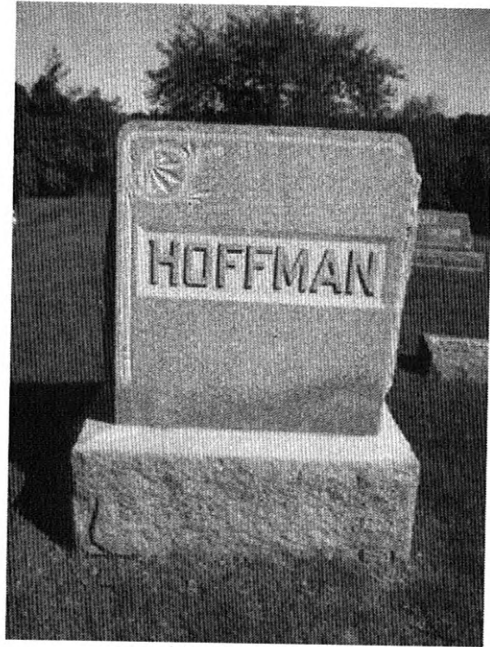

Created by: [Anita Whitney](#)
 Record added: Jun 13, 2008
 Find A Grave Memorial# 27535995

Added by: [Ellinda](#)

48a

Added by: [Ellinda](#)

Add a photo for this person 

Request A Photo 

Photos may be scaled.
Click on image for full size.