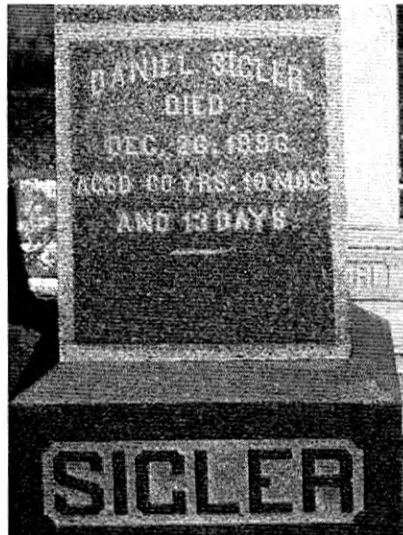

FIND A GRAVE

Actions

- [Begin New Search](#)
- [Refine Last Search](#)
- [Cemetery Lookup](#)
- [Add Burial Records](#)
- [Help with Find A Grave](#)

Find all **Siglers** in:

- [Burkittsville Union Cemetery](#)
- [Burkittsville](#)
- [Frederick County](#)
- [Maryland](#)
- [Find A Grave](#)

[Top Contributors](#)

[Success Stories](#)

[Discussion Forums](#)

[Find A Grave Store](#)

[Log In](#)

Advertisement

Consumer Cellular

PLANS START UNDER
$10
A MONTH

- ✓ No Contracts
- ✓ 100% Risk-Free Guarantee
- ✓ Free Activation— a $35 Value

AARP
Member Advantages

View PDF

1) Click the download button
2) This will take you to our web page
3) Download the FREE product

from DOCTO PDF

Download

Daniel Sigler

Memorial

Photos

Flowers

Share

Edit

[Learn about sponsoring this memorial...](#)

Birth: Feb. 13, 1836
Death: Dec. 26, 1896

Family links:

Spouse:
Elizabeth *Ausherman* Sigler (1836 - 1910)*

*Calculated relationship

Burial:

[Burkittsville Union Cemetery](#)
Burkittsville
Frederick County
Maryland, USA
Plot: Section 4, Row 3, Grouping 23

Created by: [Jennifer Pridemore](#)
Record added: Sep 13, 2012
Find A Grave Memorial# 97010742

Added by: Sanebee