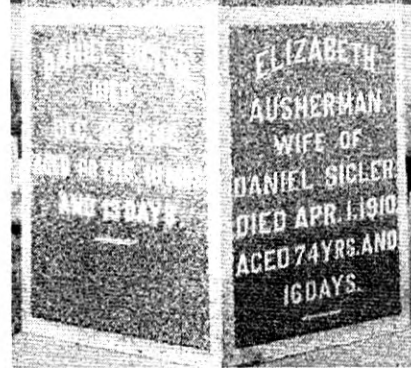

FIND A GRAVE

Actions

- [Begin New Search](#)
- [Refine Last Search](#)
- [Cemetery Lookup](#)
- [Add Burial Records](#)
- [Help with Find A Grave](#)

Find all **Siglers** in:

- [Burkittsville Union Cemetery](#)
- [Burkittsville](#)
- [Frederick County](#)
- [Maryland](#)
- [Find A Grave](#)

[Top Contributors](#)

[Success Stories](#)

[Discussion Forums](#)

[Find A Grave Store](#)

[Log In](#)

Advertisement

Search Millions of Original Source Documents

fold3F

First Name

Last Name

State ▼

Search now

Introducing

VOICE ORDERING

A HANDS-FREE WAY TO ORDER ON THE DOMINO'S APP

CHOOSE ANY $5.99 EACH

2 OR MORE

ORDER ONLINE

Elizabeth Ausherman Sigler

[Memorial](#)   [Photos](#)   [Flowers](#)   [Share](#)   [Edit](#)

[Learn about upgrading this memorial...](#)

Birth: Mar. 15, 1836
Death: Apr. 1, 1910

Family links:
Spouse:
Daniel Sigler (1836 - 1896)

Note: Wife of Daniel Sigler

Burial:
[Burkittsville Union Cemetery](#)
Burkittsville
Frederick County
Maryland, USA
Plot: Section 4, Row 3, Grouping 23

Created by: [Jennifer Pridemore](#)
Record added: Sep 13, 2012
Find A Grave Memorial# 97010781

Added by: [Sanebee](#)