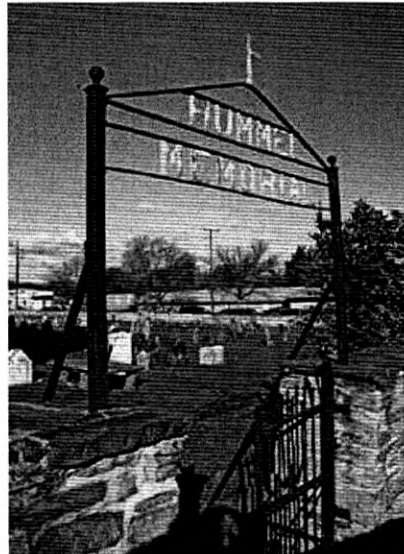

Cemetery Photo
 Added by: [Egg and Dart](#)

Photos may be scaled.
 Click on image for full size.

My 5th Great Grandfather. Rest in peace.

- [Don Ruth](#)

Added: Dec. 5, 2011

- [Krone/Potteiger Tree Climber](#)