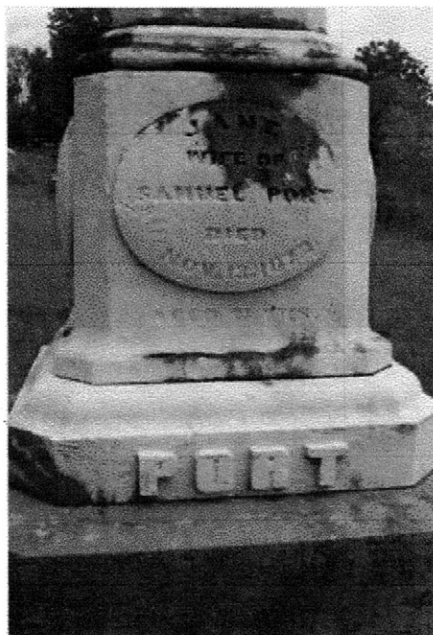

Added by Jerri Conrad

Jane *Montgomery* Port

BIRTH	unknown USA
DEATH	13 Nov 1872 Butler County, Ohio, USA
BURIAL	Reily Cemetery Reily, Butler County, Ohio, USA
MEMORIAL ID	43142636 · View Source

Married Samuel Port September 17,1818

Family Members

Spouse

Maintained by: Find A Grave
Originally Created by: Tom Hartman
Added: 15 Oct 2009
Find A Grave Memorial **43142636**

Find A Grave, database and images (<https://www.findagrave.com> : accessed 06 July 2018), memorial page for Jane *Montgomery* Port (unknown-13 Nov 1872), Find A Grave Memorial no. 43142636, citing Reily Cemetery, Reily, Butler County, Ohio, USA ; Maintained by Find A Grave (contributor 8) .

Copyright © 2018 Find A Grave ·
Privacy Statement · Terms of Service