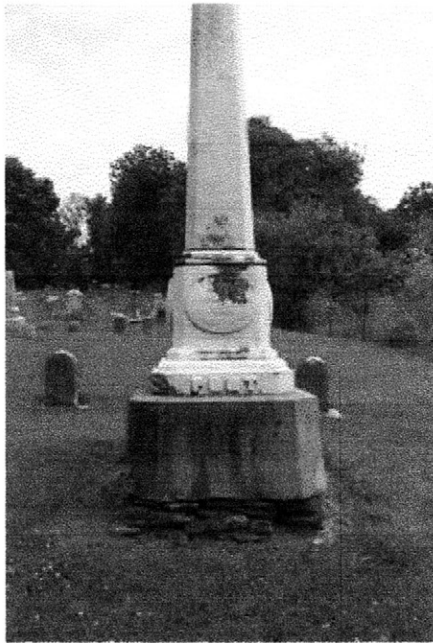

Photo added by Jerri Conrad