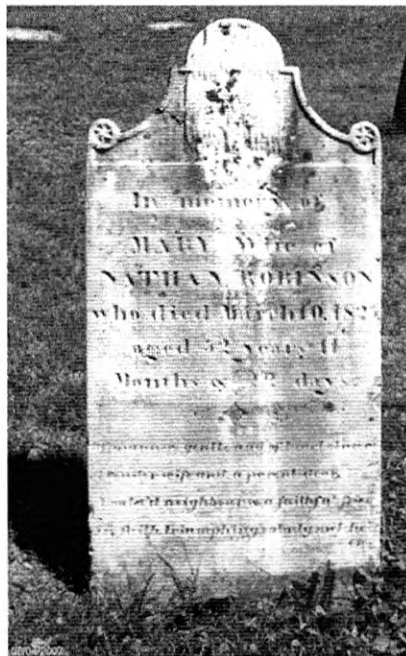

FIND A GRAVE

Actions

- [Begin New Search](#)
- [Refine Last Search](#)
- [Cemetery Lookup](#)
- [Add Burial Records](#)
- [Help with Find A Grave](#)

Find all **Robinsons** in:

- [Floyd Cemetery](#)
- [Floyd](#)
- [Oneida County](#)
- [New York](#)
- [Find A Grave](#)

- [Top Contributors](#)
- [Success Stories](#)
- [Discussion Forums](#)
- [Find A Grave Store](#)
- [Support Find A Grave](#)

[Log In](#)

Advertisement

Search To Find Obituaries & Death Records

Archives

First Name: Last Name: City: State:

Mary Brown Robinson

Memorial Photos Flowers Share Edit

[Learn about upgrading this memorial...](#)

Birth: Mar. 18, 1774
Death: Mar. 10, 1827
Floyd
Oneida County
New York, USA

Daughter of Samuel B. Brown and Mary Lee

Married Nathan Robinson, 21 Feb 1802,
Shaftsbury, Bennington, Vermont

Children - Mary Robinson, Nathan Robinson,
Joseph Lee Robinson, Ebenezer Robinson,
Asenath Robinson, Samuel Robinson, Sarah
Robinson

Family links:
Spouse:
    Nathan Robinson (1764 - 1860)
Children:
    Joseph Lee Robinson (1811 - 1893)*

*[Calculated relationship](#)

Inscription:
wife of Nathan Robinson age 52 yrs 11 mos 23
dys

Burial:
[Floyd Cemetery](#)
Floyd
Oneida County
New York, USA

Maintained by: [SMSmith](#)
Originally Created by: [Bea Lastowicka](#)
Record added: Jan 26, 2006
Find A Grave Memorial# 13130157

Added by: [Diane Turner](#)