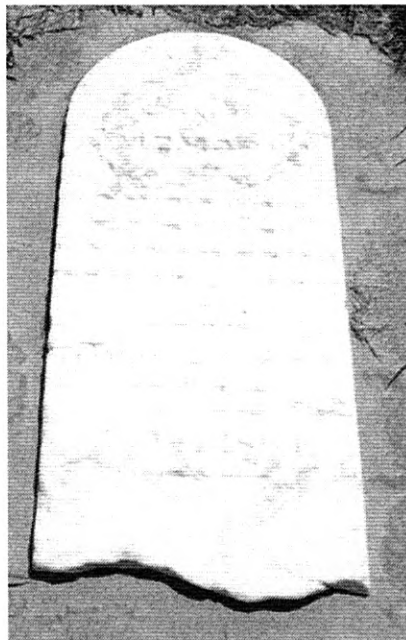

FIND A GRAVE

Actions

- [Begin New Search](#)
- [Refine Last Search](#)
- [Cemetery Lookup](#)
- [Add Burial Records](#)
- [Help with Find A Grave](#)

Stephen Longstroth

Memorial   Photos   Flowers   Share   Edit

[Learn about sponsoring this memorial...](#)

Find all **Longstroths** in:

- [Salt Lake City Cemetery](#)
- [Salt Lake City](#)
- [Salt Lake County](#)
- [Utah](#)
- [Find A Grave](#)

- [Top Contributors](#)
- [Success Stories](#)
- [Discussion Forums](#)
- [Find A Grave Store](#)
- [Support Find A Grave](#)

[Log In](#)

Advertisement

Birth: Jun. 29, 1789
Langcliffe
North Yorkshire, England

Death: Feb. 4, 1861
Salt Lake City
Salt Lake County
Utah, USA

Son of Stephen Longstroth and Alice Preston

Married Ann Gill, 3 Jun 1815, Arncliffe, Yorkshire, England

[Mormon Pioneer Overland Travel](#)

Family links:

Spouse:
Ann Gill Longstroth (1795 - 1878)

Children:

- Alice Longstroth Watt (1824 - 1909)*
- Sarah Longstroth Richards (1826 - 1858)*
- Nanny Longstroth Richards (1828 - 1911)*
- George Longstroth (1830 - 1849)*
- Ann Longstroth Whitney (1837 - 1926)*
- William Longstroth (1840 - 1911)*

*Calculated relationship

Burial:
[Salt Lake City Cemetery](#)
Salt Lake City
Salt Lake County
Utah, USA
Plot: F_13_1_3W

Created by: [SMSmith](#)
Record added: Jul 13, 2010
Find A Grave Memorial# 54901882

Added by: [BBW](#)