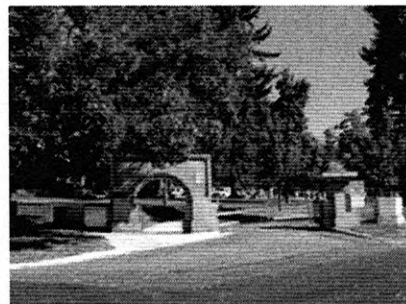

Cemetery Photo
Added by: [Jim Tipton](#)

Add a photo
for this person

Request
A Photo

Photos may be scaled.
Click on image for full size.

- [SMSmith](#)
Added: Jul. 13, 2010