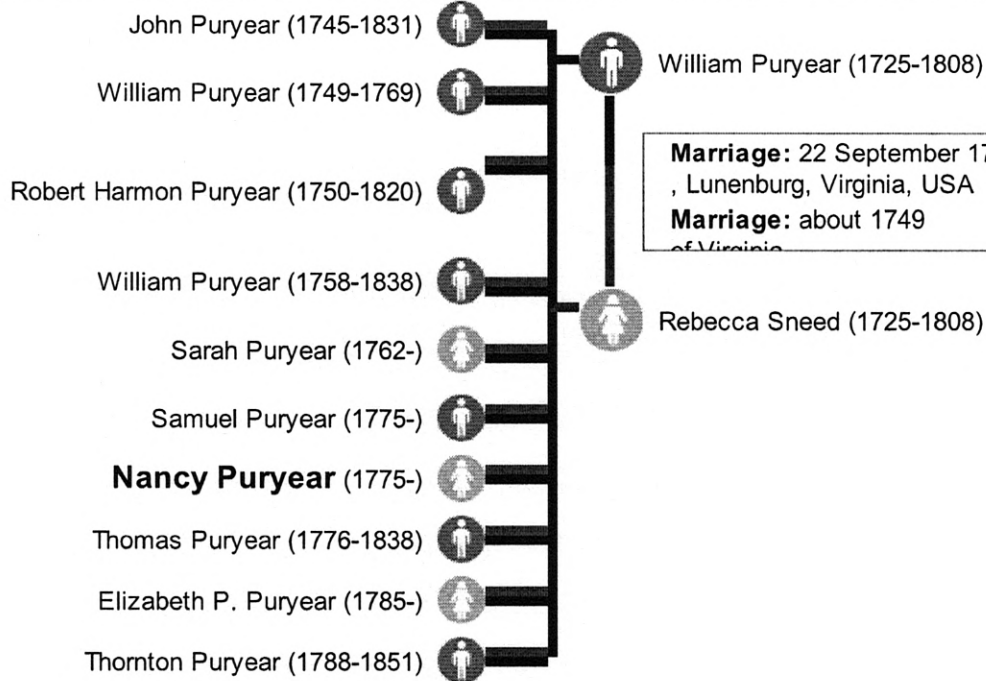

Family Pedigree with Details

Nancy Puryear (1775-)

Watch

[View family group record](#)

Siblings

Parents

Other Parents

- William Puryear/Mary (Polly) Ligon
- William Puryear/[Unknown]