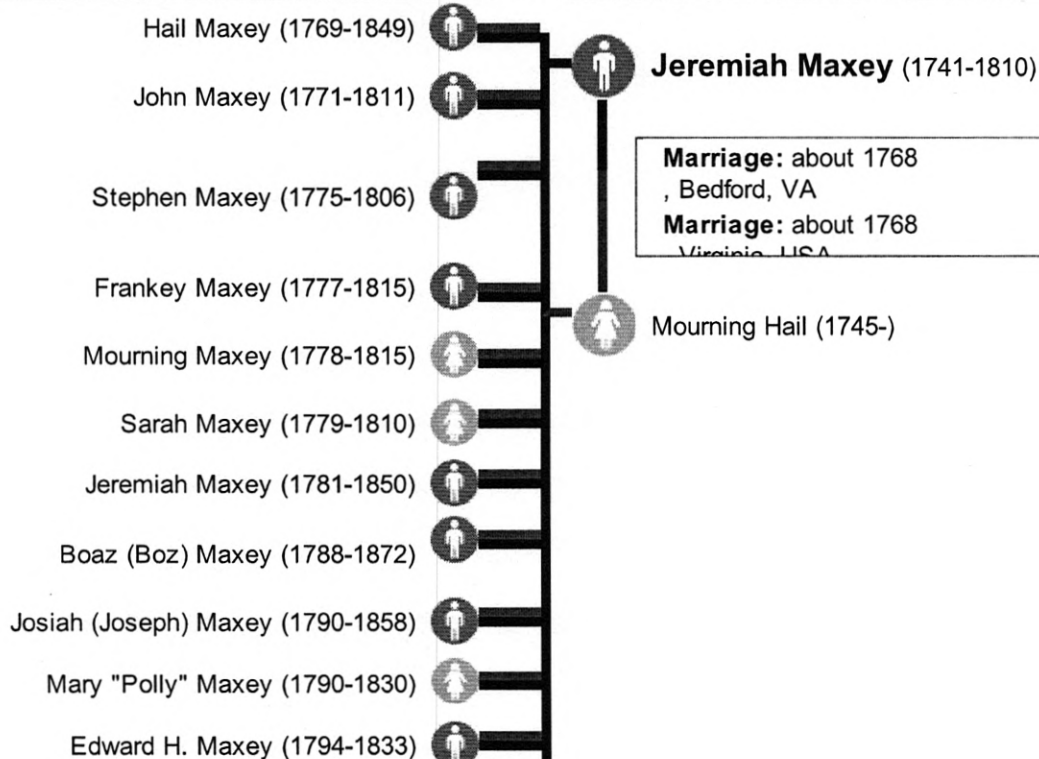

Family Pedigree with Details

Jeremiah Maxey (1741-1810)

Watch

[View family group record](#)

Children

Spouses

Other Spouses

- Margaret Glover
- Mary Allen