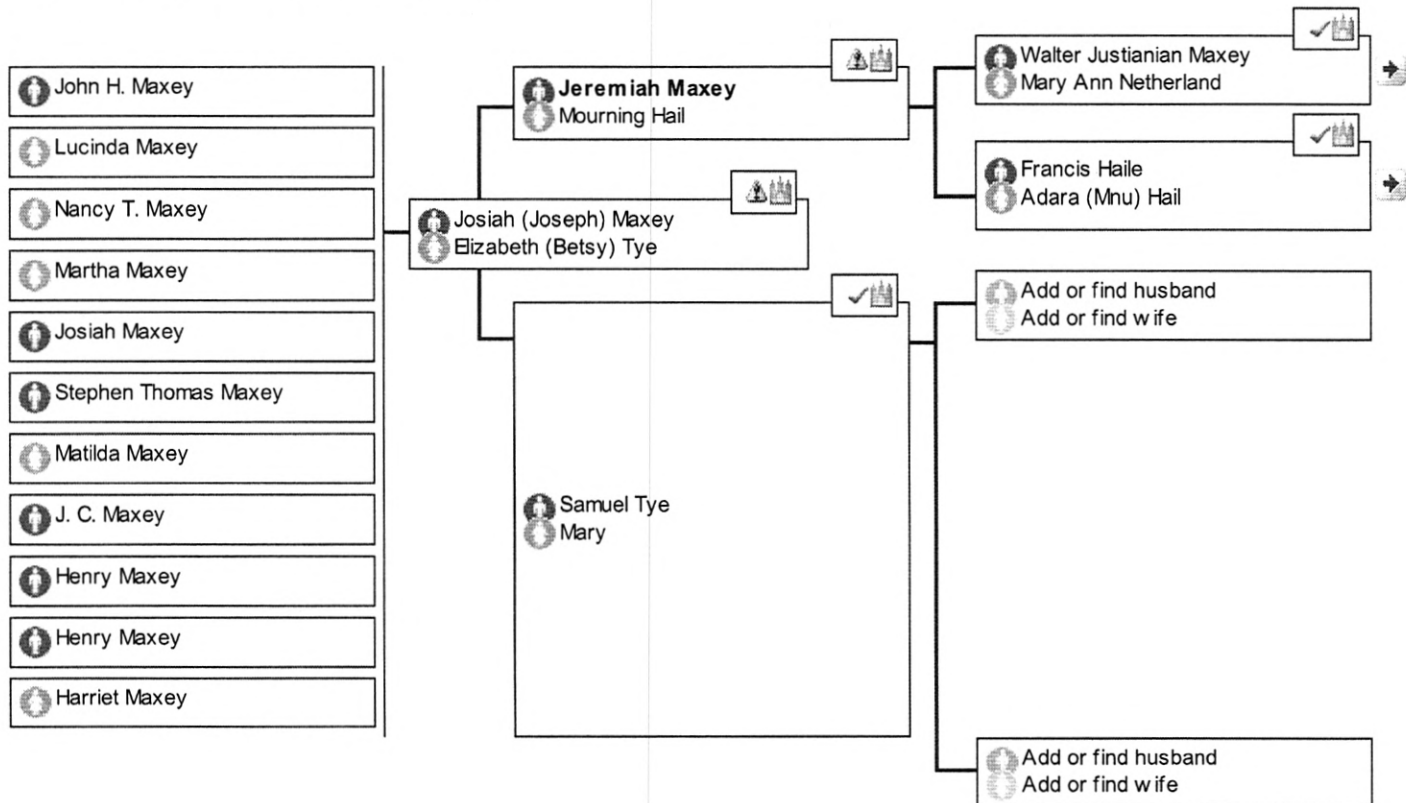

Family Pedigree with Details

Jeremiah Maxey (1741-1810)

Watch

[View family group record](#)

Children

Spouses

Other Spouses

- Margaret Glover
- Mary Allen