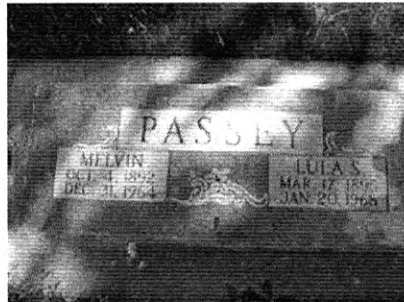

FIND A GRAVE

Actions

- [Begin New Search](#)
- [Refine Last Search](#)
- [Cemetery Lookup](#)
- [Add Burial Records](#)
- [Help with Find A Grave](#)

Find all **Passeys** in:

- [Paris Cemetery](#)
- [Paris](#)
- [Bear Lake County](#)
- [Idaho](#)
- [Find A Grave](#)

- [Top Contributors](#)
- [Success Stories](#)
- [Discussion Forums](#)
- [Find A Grave Store](#)
- [Support Find A Grave](#)

[Log In](#)

Advertisement

Discover Your Ancestors in Newspapers 1690-Today - All 50 States!

Enter Last Name

Enter First Name

Search Now

Marriages & Births

Melvin Passey

Memorial   Photos   Flowers   Share   Edit

[Learn about sponsoring this memorial...](#)

Birth: Oct. 4, 1892
Death: Dec. 31, 1964

Family links:
Spouse:
Lula Passey (1895 - 1968)*

*Calculated relationship

Burial:
[Paris Cemetery](#)
Paris
Bear Lake County
Idaho, USA

Created by: [Wes & Debi Grossnickle](#)
Record added: Jul 18, 2011
Find A Grave Memorial# 73564437

Added by: [Wes & Debi Grossnickle](#)