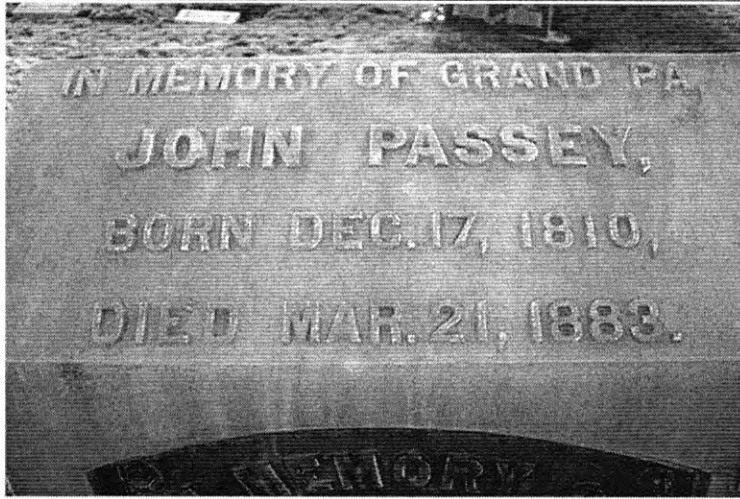

John Passey headstone Top

, Paris, Bear Lake County, Idaho, USA

Media Objects for John Passey

John Passey

John and Ann Passey

Attached to in this tree

John Passey
1810 - 1883

Other trees this object is saved to