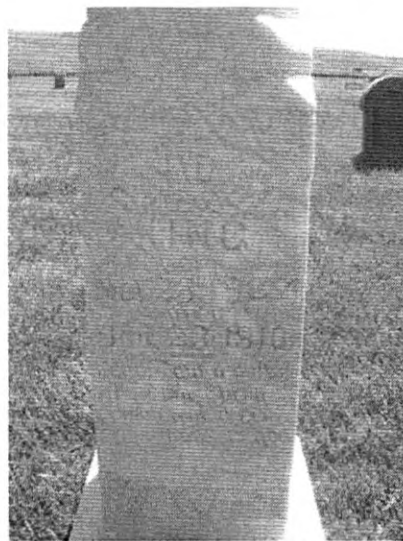

Added by: [Wes & Debi Grossnickle](#)