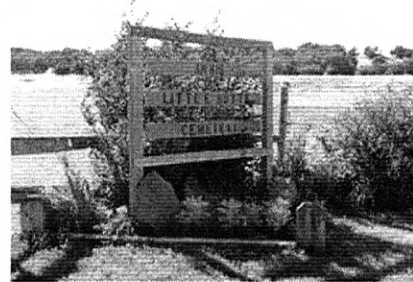

Cemetery Photo
Added by: [Suzy Lloyd](#)

Photos may be scaled.
Click on image for full size.

Rest in Peace.
- [Mary](#)

Added: Oct. 23, 2009

Advertisement

Vital Records Found For Otto Gauer in Idaho

[1 Death Certificates](#)
found for [Otto Gauer](#)

[1 Marriage Certificates](#)
found for [Otto Gauer](#)

[1 Birth Certificates](#)
found for [Otto Gauer](#)

[0 Divorce Certificates](#)
found for [Otto Gauer](#)

3 Vital Records for Otto Gauer

Sponsored by [Archives](#)