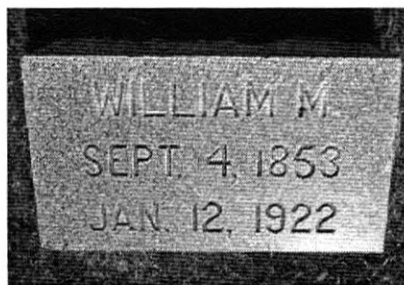

Added by: [Collins Crapo](#)