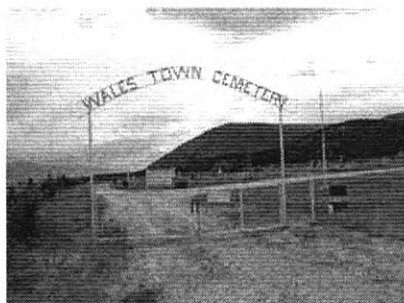

Cemetery Photo

Added by: [John Warnke (inactive)](#)

Add a photo for this person Request A Photo

Photos may be scaled. Click on image for full size.

Advertisement

It's all here.
News,
Entertainment
Sports -
Even a little dish.

Vital Records Found For Mary Rees in Utah

11 Death Certificates
found for **Mary Rees**

9 Marriage Certificates
found for **Mary Rees**

27 Birth Certificates
found for **Mary Rees**

1 Divorce Certificates
found for **Mary Rees**

48 Vital Records for Mary Rees

Sponsored by [Ancestry](#)