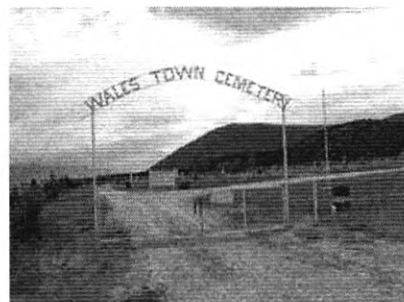

Cemetery Photo

Added by: [John Warnke (inactive)](#)

[Add a photo](#)   [Request](#)

Domino's
MONDAY
THRU
THURSDAY
LARGE 3-TOPPING
PIZZAS
$7.99