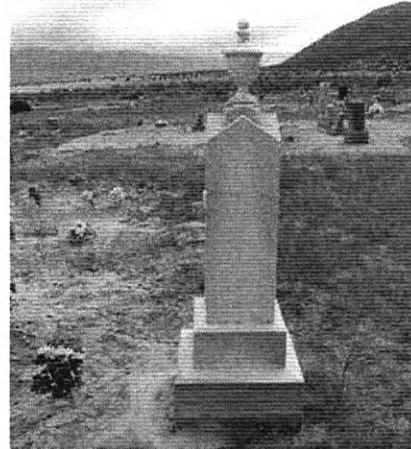

FIND A GRAVE

Actions

- [Begin New Search](#)
- [Refine Last Search](#)
- [Cemetery Lookup](#)
- [Add Burial Records](#)
- [Help with Find A Grave](#)

Find all **Thomas**es in:

- [Wales Cemetery](#)
- [Wales](#)
- [Sanpete County](#)
- [Utah](#)
- [Find A Grave](#)

[Top Contributors](#)

[Success Stories](#)

[Discussion Forums](#)

[Find A Grave Store](#)

[Log In](#)

Advertisement

Pastor Kills Blood Pressure With 1 Weird Food

Learn how this 66-year-old pastor quickly lowered his high blood pressure with this 1 weird ingredient from the grocery store. [[Click Here]](#)

Blood Pressure reduction

Elizabeth Davis Thomas

[Memorial](#)

[Photos](#)

[Flowers](#)

[Share](#)

[Edit](#)

[Learn about removing the ads from this memorial...](#)

Birth: Sep. 16, 1831
Carmarthenshire, Wales

Death: Jul. 12, 1912
Wales
Sanpete County
Utah, USA

Family links:

Spouse:
Rosser Lewis Thomas (1832 - 1904)*

Children:

Ephraim Davis Thomas (1856 - 1934)*
Hyrum Davis Thomas (1859 - 1926)*
Mary Jane Thomas Rees (1864 - 1949)*
Rosser D Thomas (1878 - 1931)*

*Calculated relationship

Burial:
[Wales Cemetery](#)
Wales
Sanpete County
Utah, USA

Created by: [John Warnke (inactive)](#)
Record added: Mar 26, 2006
Find A Grave Memorial# 13741436

Added by: [John Warnke (inactive)](#)