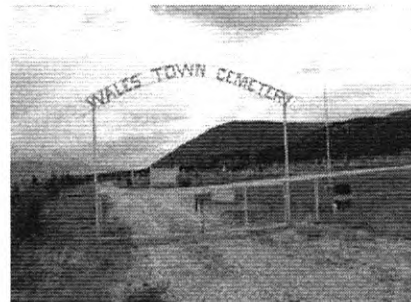

Cemetery Photo

Added by: [John Warnke (inactive)](#)

[Add a photo](#)

[Request](#)