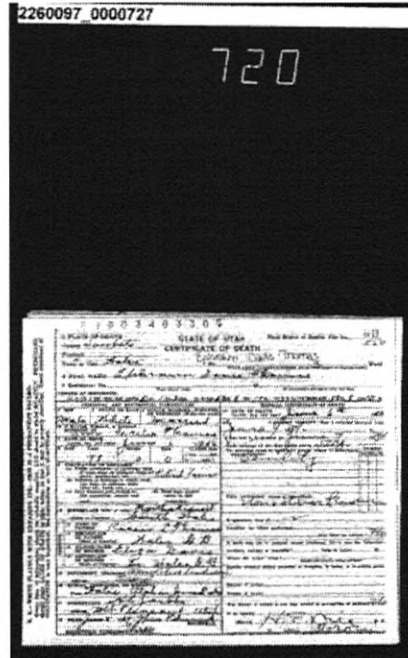

## Burial:

[Wales Cemetery](#)  
Wales  
Sanpete County  
Utah, USA

Maintained by: [HMJ](#)

Originally Created by: [beckydawn](#)

Record added: Jul 21, 2011

Find A Grave Memorial# 73715548

Added by: [HMJ](#)