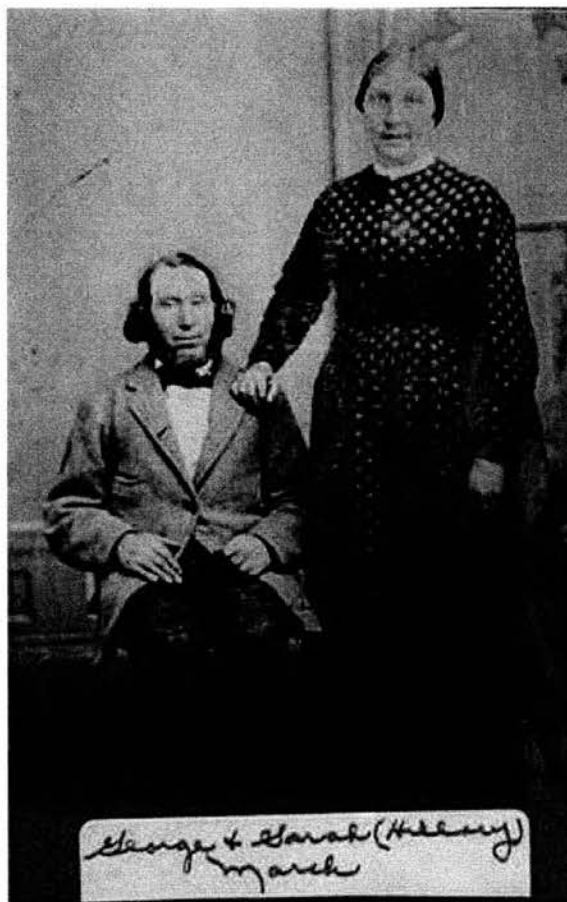

Added by: [DEE](#)