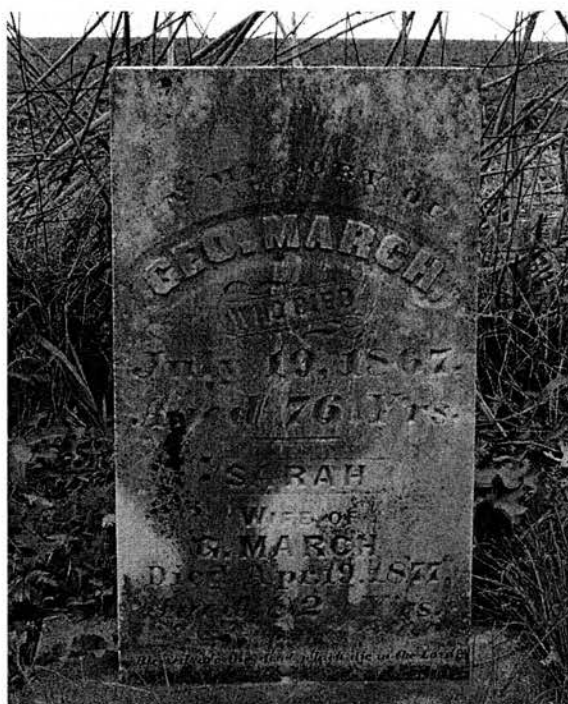

Married: 15 OCT 1811 in Grinton, Yorkshire,  
 England

Sources:

Text: Patrick Thompson, "Bonnie's Family",  
 Rootsweb.com, 2004.

Text: & Guy Lawyer, "Lawyer", Rootsweb.com,  
 2004.

Family links:

Spouse:

George March (1791 - 1867)\*