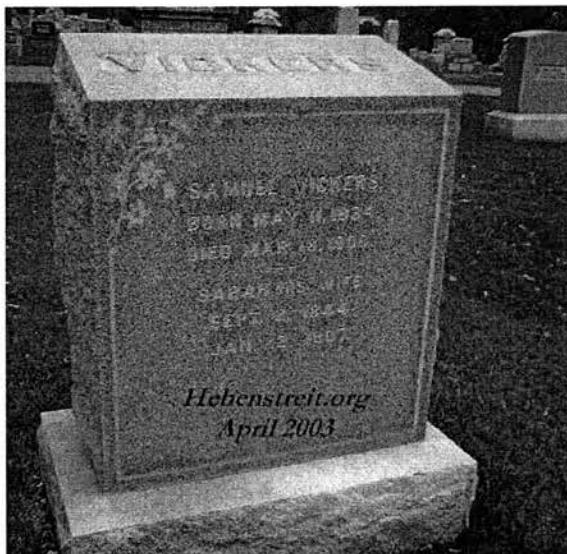

Samuel Vickers

Birth: May 11, 1834, England
Death: Mar. 18, 1900
Lafayette County
Wisconsin, USA

Family links:

Spouse:

Sarah March Vickers (1844 - 1907)*

Children:

Annie Vickers Dodge (1862 - 1934)*
William March Vickers (1869 - 1938)*
Samuel A Vickers (1872 - 1938)*
Laura M Vickers (1873 - 1964)*
Emma Vickers Hooper (1875 - 1914)*
Dorothy Vickers Poole (1877 - 1966)*
George R. Vickers (1883 - 1967)*

Added by: [Lady KK](#)

*[Calculated relationship](#)

Burial:

[Union Grove Cemetery](#)

Darlington

Lafayette County

Wisconsin, USA

Created by: [Lady KK](#)

Record added: Mar 05, 2013

Find A Grave Memorial# 106245495