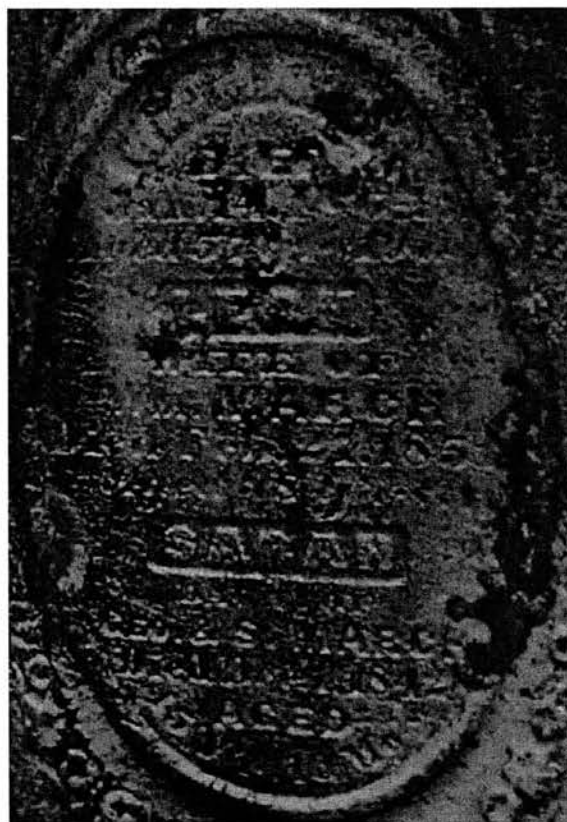

#### Burial:

Shawnee Cemetery  
New Diggings  
Lafayette County  
Wisconsin, USA

Created by: Marci Cranston Hess

Record added: Jan 26, 2013

Find A Grave Memorial# 104187870

Added by: McCauley-Mitchell

Added by: The VanFleets