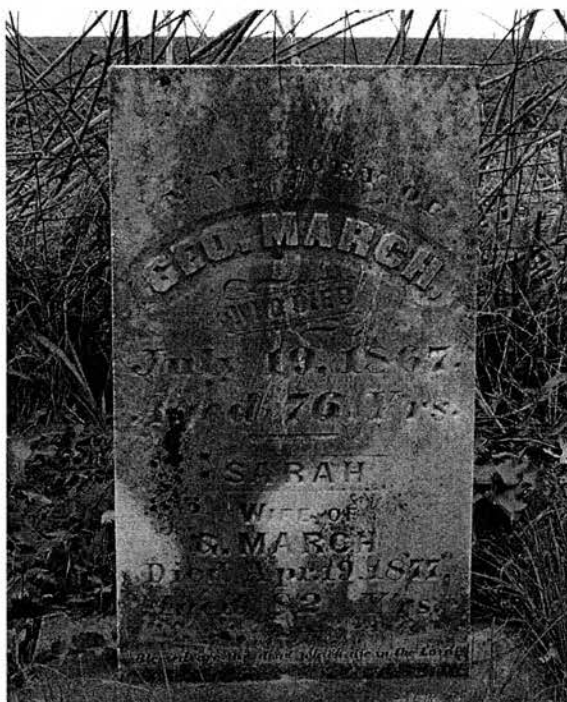

George March

Birth: Apr. 4, 1791, England
Death: Jul. 19, 1867
Lafayette County
Wisconsin, USA

Daughter Margaret March White Find A Grave
Memorial# 60310932

Lewkenor corrections and updates BY Tina
Attig --FOUND ON ROOTSWEB.COM

Name: George MARCH
Given Name: George
Surname: March
Prefix: (II)
Sex: M
Birth: 2 APR 1791 in
Richmond, Yorkshire, England
Christening: 11 MAY 1791
Marrick, Yorkshire, England
Death: 19 Jun/Jul 1867 in Lafayette
Co, Wisconsin

Burial: Eastern White Oak Springs
Cemetery, Lafayette Co, Wisconsin

Note:
Notes from Marianne Kepler

March, George
Christening
11 May 1791
Marrick, Yorkshire, Eng
Father- George March
Extracted record
LDS Ordinances all done

March, George
Marriage
15 Oct 1811
Grinton, Yorkshire, Eng
Extracted record
Sealed to spouse
Change Date: 11 JUL 2000 at 07:35:01

Father: George MARCH
Mother: Dorothy KIDLEY (NOTE:ancestry.com
lists last name as Ridley)

Marriage 1 Sarah HILLARY b: 25 OCT 1794 in
Richmond, Yorkshire, England c: 30 NOV 1794
in Marrick Yorkshgire, England
Married: 15 OCT 1811 in
Grinton, Yorkshire, England
Children
Maragret MARCH b: 2 MAY 1812 in
Yorkshire, England c: 14 MAY 1812 in Marrick

Added by: [McCauley-Mitchell](#)