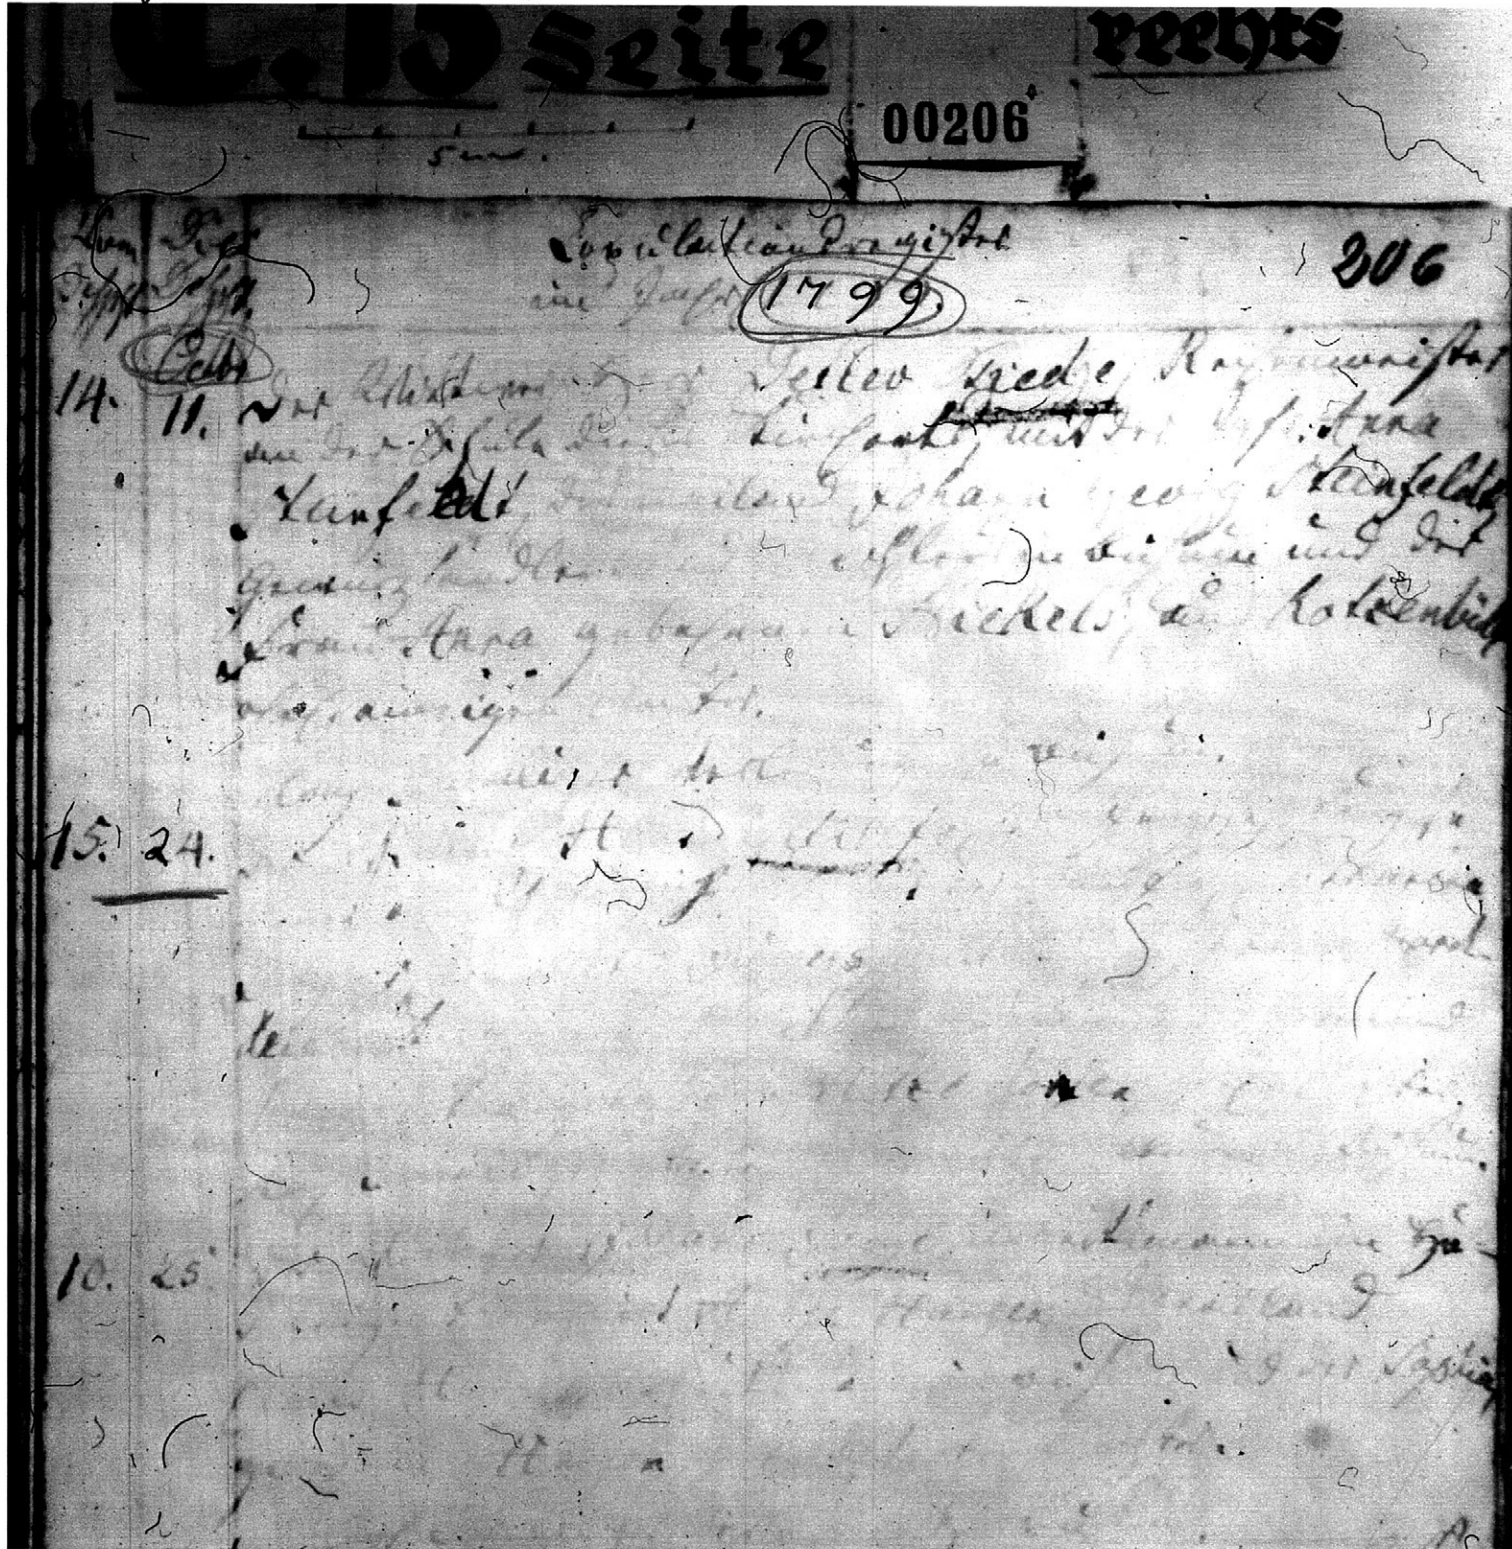

FHL # 1,198, B1 p. 26 right side # 15 Buesum, Schleswig-Holstein, Prussia Luth. Rec.

Mar. 24 Oct 1799 3: 4/315 Hans Detlef to Catharina Jurgens

"The widower Hans Detlef, the Young of "... Detenich" to Miss Catharina Jurgens, daughter of Peter Jurgens and Margaretha . . . . proclaimed at Wesselburen & Buesum.