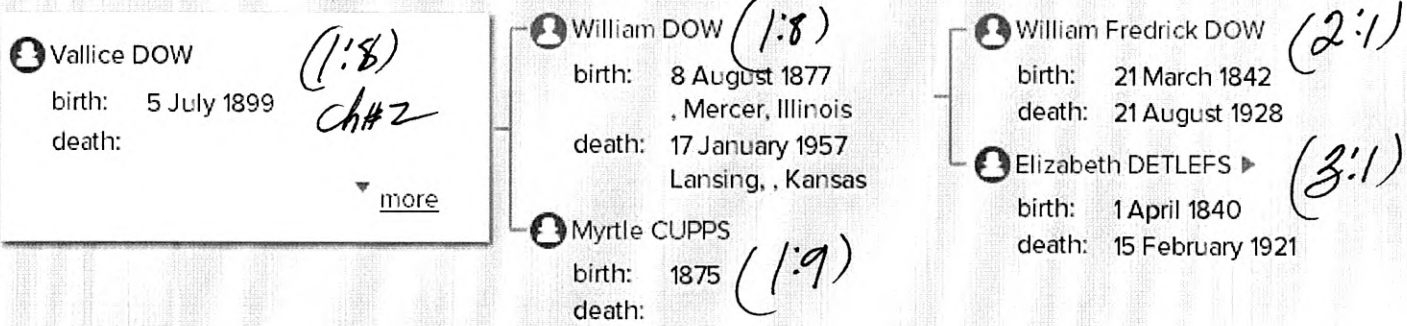

RECORDS GENEALOGIES CATALOG BOOKS WIKI

◀ BACK TO SEARCH RESULTS

PRINT

View Individual Summary

 **Vallice DOW**

5 July 1899 - (Ancestral File Number: 18R7-TPK)

Additional Information for Vallice DOW

Citing This Record