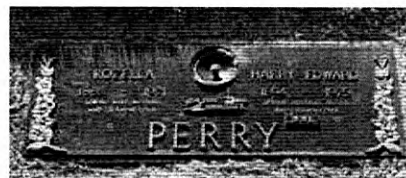

Added by: [Joe Gibbens](#)

Family links:

Parents:

Benjamin Albert Wheeler (1847 - 1923)
Abigail Jemima *Newlin* Wheeler (1851 - 1926)

Spouses:

Bernard Martin (1884 - 1955)
Harry Edward Perry (1894 - 1975)

Children:

Virginia Lee Martin*
Wheeler Bernard Martin (1906 - 1906)*
Grace Asenath *Martin* McDonald (1907 - ____)*
James Bernard Martin (1909 - 1965)*
William Bernard Martin (1920 - 1993)*

Siblings:

Lenora *Wheeler* Shrewsbury (1874 - 1949)*
Otis L. Wheeler (1876 - 1964)*
Willie Wheeler (1879 - 1917)*
Lillie Cook *Wheeler* Jones (1879 - 1964)*
Morton Henry Wheeler (1881 - 1957)*
Rozella *Wheeler* Martin Perry (1885 - 1971)

*[Calculated relationship](#)

Burial:

[White Chapel Memorial Gardens](#)

Wichita

Sedgwick County

Kansas, USA

Plot: Masonic Garden

Maintained by: [Caral](#)

Originally Created by: [Joe Gibbens](#)

Record added: Sep 03, 2010

Find A Grave Memorial# 58134531