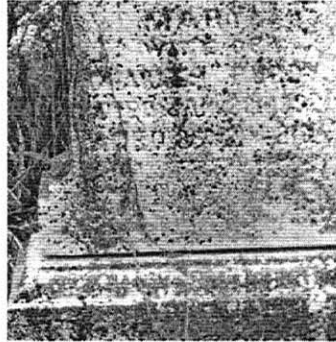

FIND A GRAVE

Actions

- [Begin New Search](#)
- [Refine Last Search](#)
- [Cemetery Lookup](#)
- [Add Burial Records](#)
- [Help with Find A Grave](#)

1. Find all **Purdys** in:
2. [Wolf Creek Cemetery](#)
   - [Holmes County](#)
   - [Ohio](#)
   - [Find A Grave](#)

- [Top Contributors](#)
- [Success Stories](#)
- [Discussion Forums](#)
- [Find A Grave Store](#)

[Log In](#)

Advertisement

Mary Purdy

Memorial Photos Flowers

Share Edit

[Learn about sponsoring this memorial...](#)

Birth: Apr. 2, 1805
Death: Jan. 23, 1892

Family links:
Spouse:
Charles Purdy (____ - 1877)

Inscription:
86Y 9M 21D Wife of Charles

Burial:
[Wolf Creek Cemetery](#)
Holmes County
Ohio, USA

Created by: [WOLFCREEKFOX#2](#)
Record added: Sep 27, 2011
Find A Grave Memorial# 77207646

Added by: [WOLFCREEKFOX#2](#)