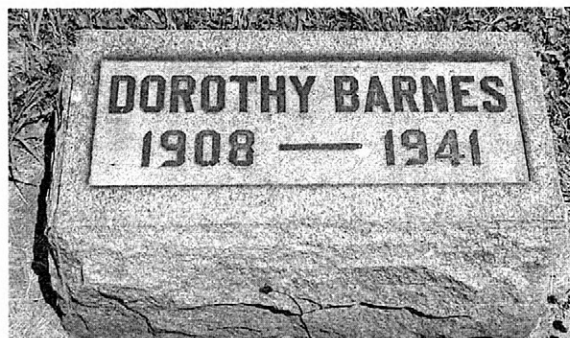

Changes are coming to Find A Grave. See a [preview now](#).

Dorothy Barnes

Birth: Aug. 1, 1908
Brinkhaven
Knox County
Ohio, USA
Death: Aug. 25, 1941
Granville
Licking County
Ohio, USA

Added by: [Tom B Stone](#)