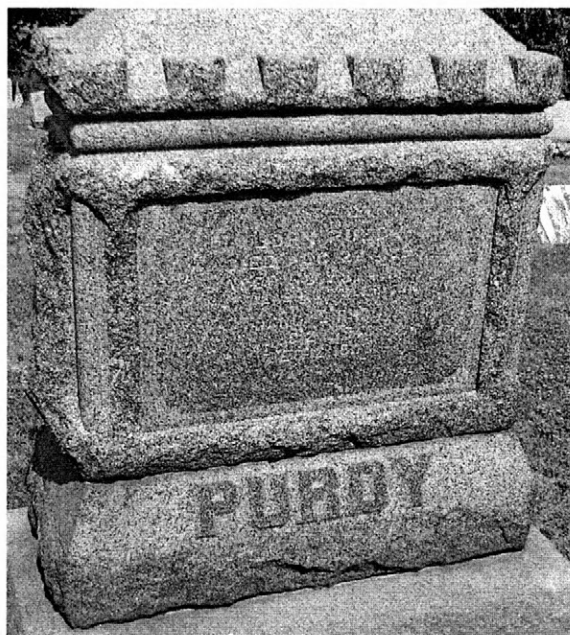

Changes are coming to Find A Grave. See a [preview now](#).

Nancy *Barnes* Purdy

Birth: Aug. 29, 1846
Death: Dec. 12, 1903

Family links:

Parents:

Parmenas Barnes (1804 - 1854)
Margaret M. *Guthrie* Barnes (1811 - 1879)

Spouse:

John Purdy (1805 - 1855)

Children:

Mossie Pearl *Purdy* Neiderhouser (1882 - 1952)*

Siblings:

William S. Barnes (1839 - 1895)*
Rupel O. Barnes (1844 - 1853)*
Nancy *Barnes* Purdy (1846 - 1903)
Uriah N. Barnes (1852 - 1872)*

*[Calculated relationship](#)

Burial:

[Union Grove Cemetery](#)
Holmes County
Ohio, USA
Plot: 06-084

Created by: [Sue Engelhardt Snodgrass](#)
Record added: Feb 05, 2010
Find A Grave Memorial# 47620282

Added by: [Larry Brown](#)