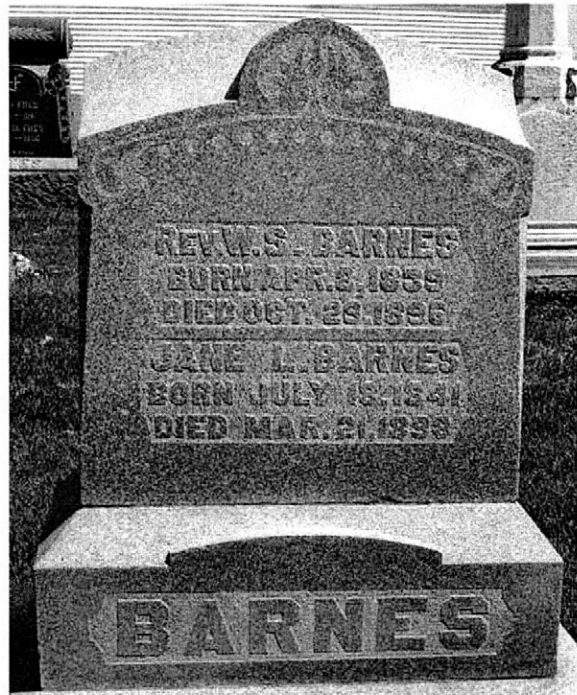

Changes are coming to Find A Grave. See a [preview now](#).

Rev. William S. Barnes

Birth: Apr. 8, 1839
Death: Oct. 28, 1895

Family links:

Parents:

Parmenas Barnes (1804 - 1854)
Margaret M. *Guthrie* Barnes (1811 - 1879)

Spouse:

Jane L. *Byers* Barnes (1841 - 1898)

Children:

Flora M.A. Barnes (1865 - 1879)*
William Aguilla Barnes (1867 - 1931)*
H W B Barnes (1870 - 1936)*

Siblings:

William S. Barnes (1839 - 1895)
Rupel O. Barnes (1844 - 1853)*
Nancy *Barnes* Purdy (1846 - 1903)*
Uriah N. Barnes (1852 - 1872)*

*[Calculated relationship](#)

Note: h/o Jane L. (Byers) Barnes

Burial:

[Union Grove Cemetery](#)
Holmes County
Ohio, USA
Plot: 06-083

Created by: [Sue Engelhardt Snodgrass](#)

Record added: Feb 05, 2010

Find A Grave Memorial# 47620124

Added by: [Stephen Barnes](#)

- [Deborah Barber](#)

Added: Mar. 18, 2014