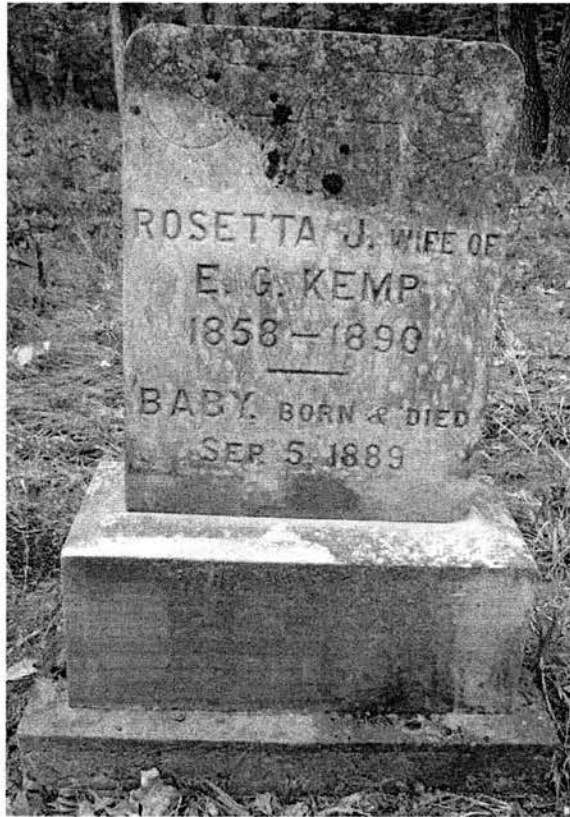

Find A Grave Memorial# 14862148

Added by: Marla

Cemetery Photo

Added by: Marla

- Marla

Added: Feb. 12, 2009

Edward Gardner Kemp

Birth: Mar. 14, 1853
Louisville
Jefferson County
Kentucky, USA