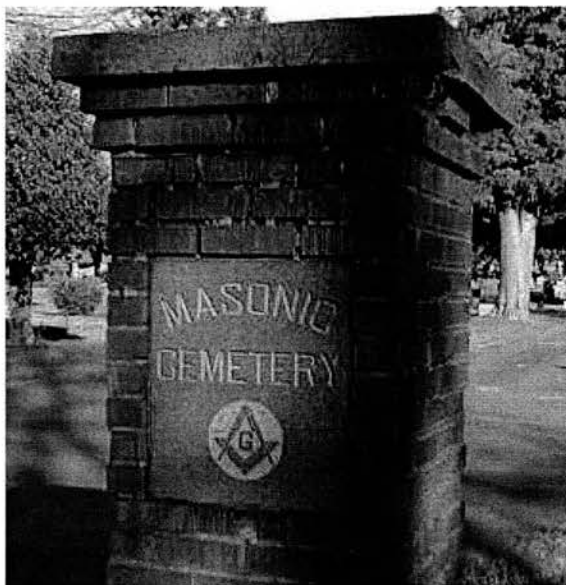

Record added: Jan 23, 2013

Find A Grave Memorial# 104016483

Added by: Elaine and Bill Schrock

Added by: Elaine and Bill Schrock

Cemetery Photo

Added by: Anonymous