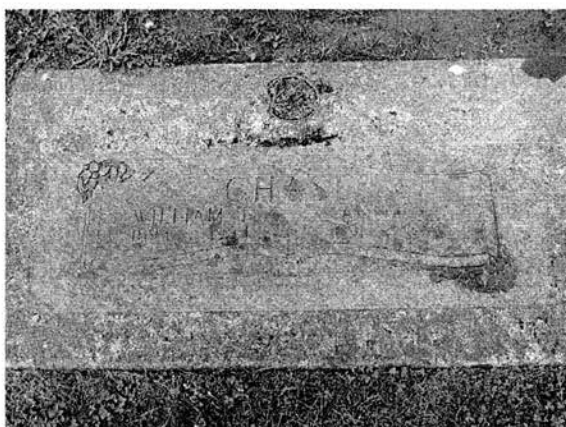

Added by: Elaine and Bill Schrock