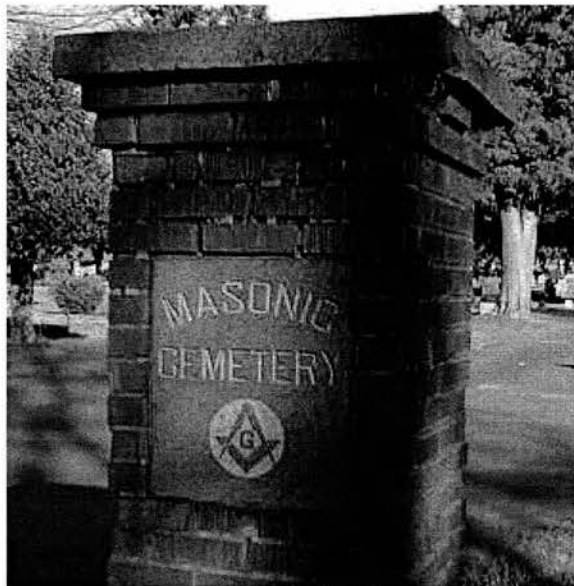

Record added: Jan 23, 2013

Find A Grave Memorial# 104016475

Added by: Elaine and Bill Schrock

Added by: Elaine and Bill Schrock

Cemetery Photo

Added by: Anonymous