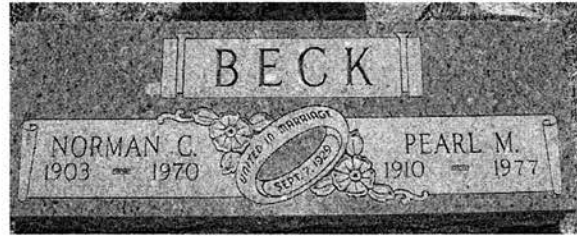

Pearl M. Beck

Birth: 1910
Death: 1977

Family links:

Spouse:

Norman C. Beck (1903 - 1970)*

*Calculated relationship

Added by: KsHis

Inscription:

United in Marriage
Sept 7, 1929

Burial:

Lake City Cemetery
Lake City
Barber County
Kansas, USA

Aunt Pearl, we miss you!
- J Junkins

Added: Aug. 5, 2012

Created by: KsHis

Record added: Jul 27, 2011

Find A Grave Memorial# 74041878