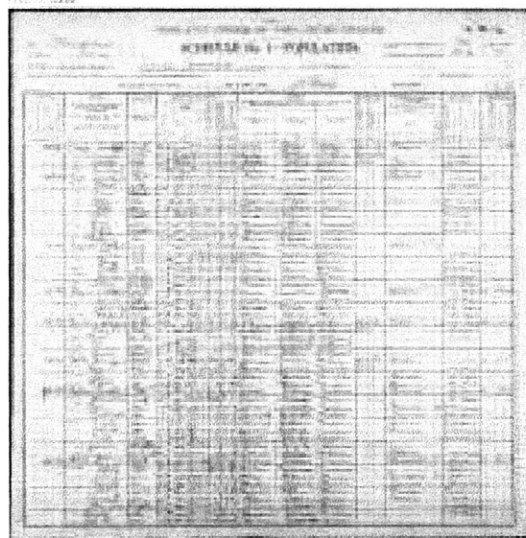

## Eliza Grueter

United States Census, 1900

Name:	Eliza Grueter
Event Type:	Census
Event Year:	1900
Event Place:	Ozark & Pierce Townships, Texas, Missouri, United States
Gender:	Female
Age:	31
Marital Status:	Married
Race:	White
Race:	W
Relationship to Head of Household:	Wife
Relationship to Head of Household:	Wife
Number of Living Children:	3
Years Married:	8
Birth Date:	Apr 1869
Birthplace:	Switzerland
Marriage Year (Estimated):	1892
Immigration Year:	1891
Father's Birthplace:	Switzerland
Mother's Birthplace:	Switzerland
Mother of how many children:	4

The original may contain more information than was indexed.

Record Collection:  
United States Census, 1900

**Document Information:**

District	143
Sheet Number and Letter	7A
Household ID	119
Line Number	25