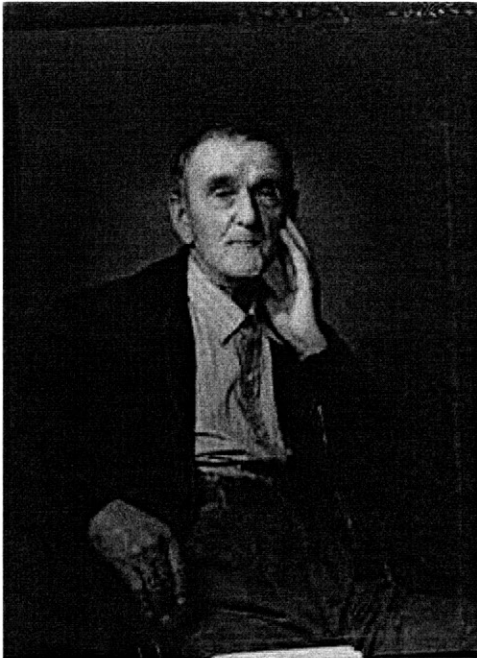

## Find A Grave

Photo added by Anquestor

Added by Gene Funk

**MEMORIAL ID** 97368627 · [View Source](#)