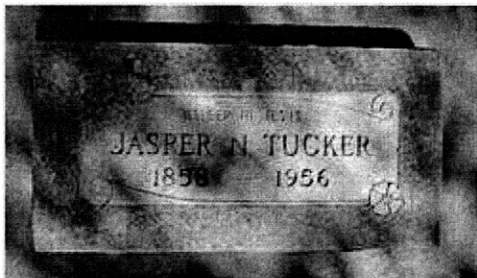

## Find A Grave

Photo added by Anquestor

Added by Gene Funk

# Jasper Newton Tucker

**BIRTH** 3 Feb 1858  
Sabula, Iron County, Missouri, USA

**DEATH** 21 Feb 1956 (aged 98)  
Walla Walla, Walla Walla County, Washington, USA

**BURIAL** Mount Hope Cemetery  
College Place, Walla Walla County, Washington, USA