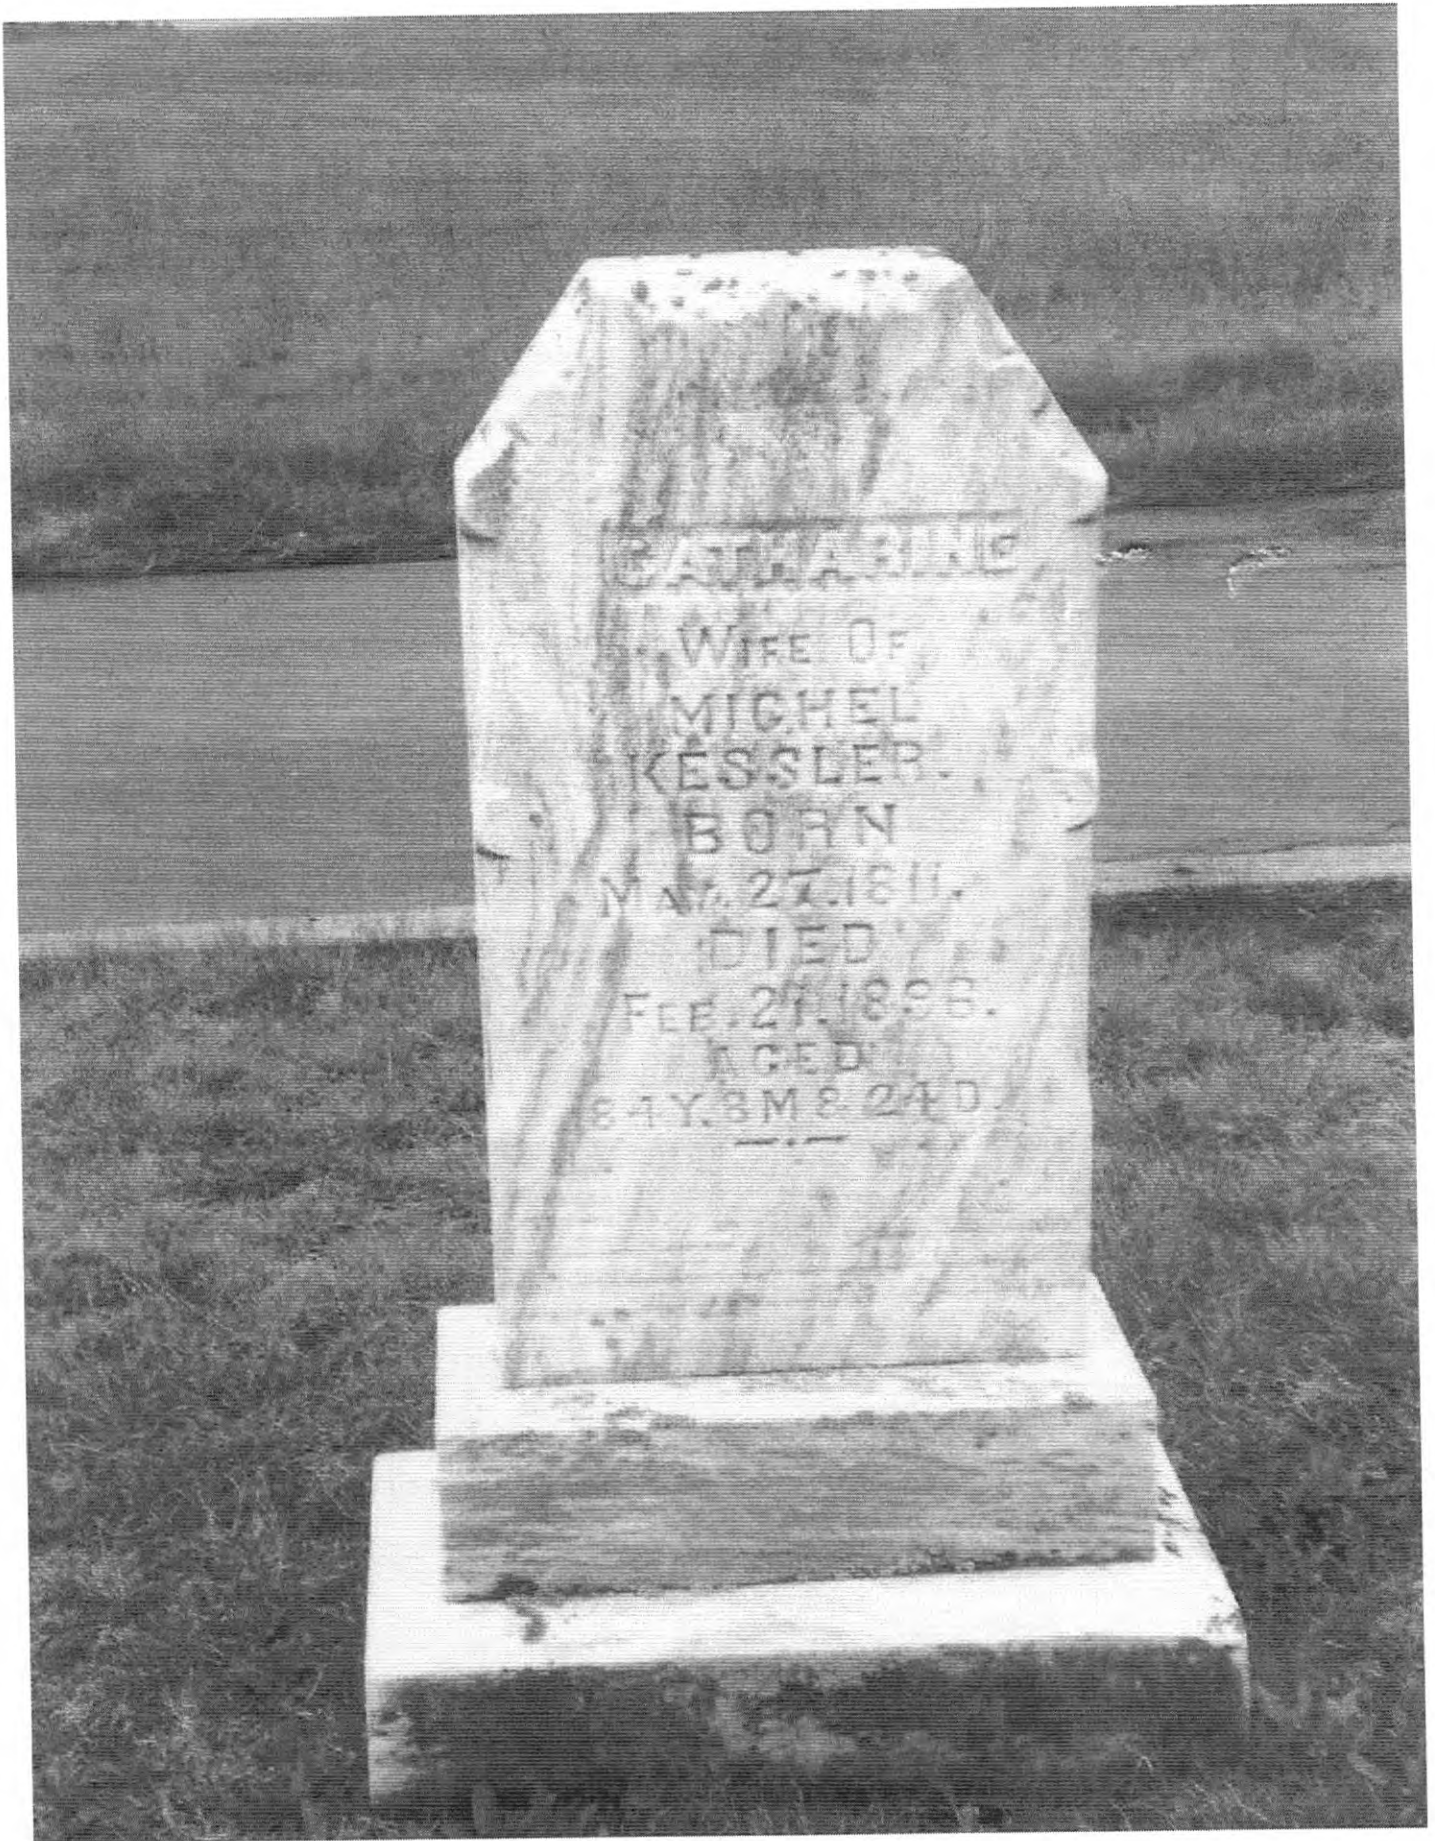

CATHERINE

WIFE OF

MICHEL
KESSELER

BORN

MAY 27 1811

DIED

FEB 27 1898

AGED

84 Y. 8 M. & 24 D.