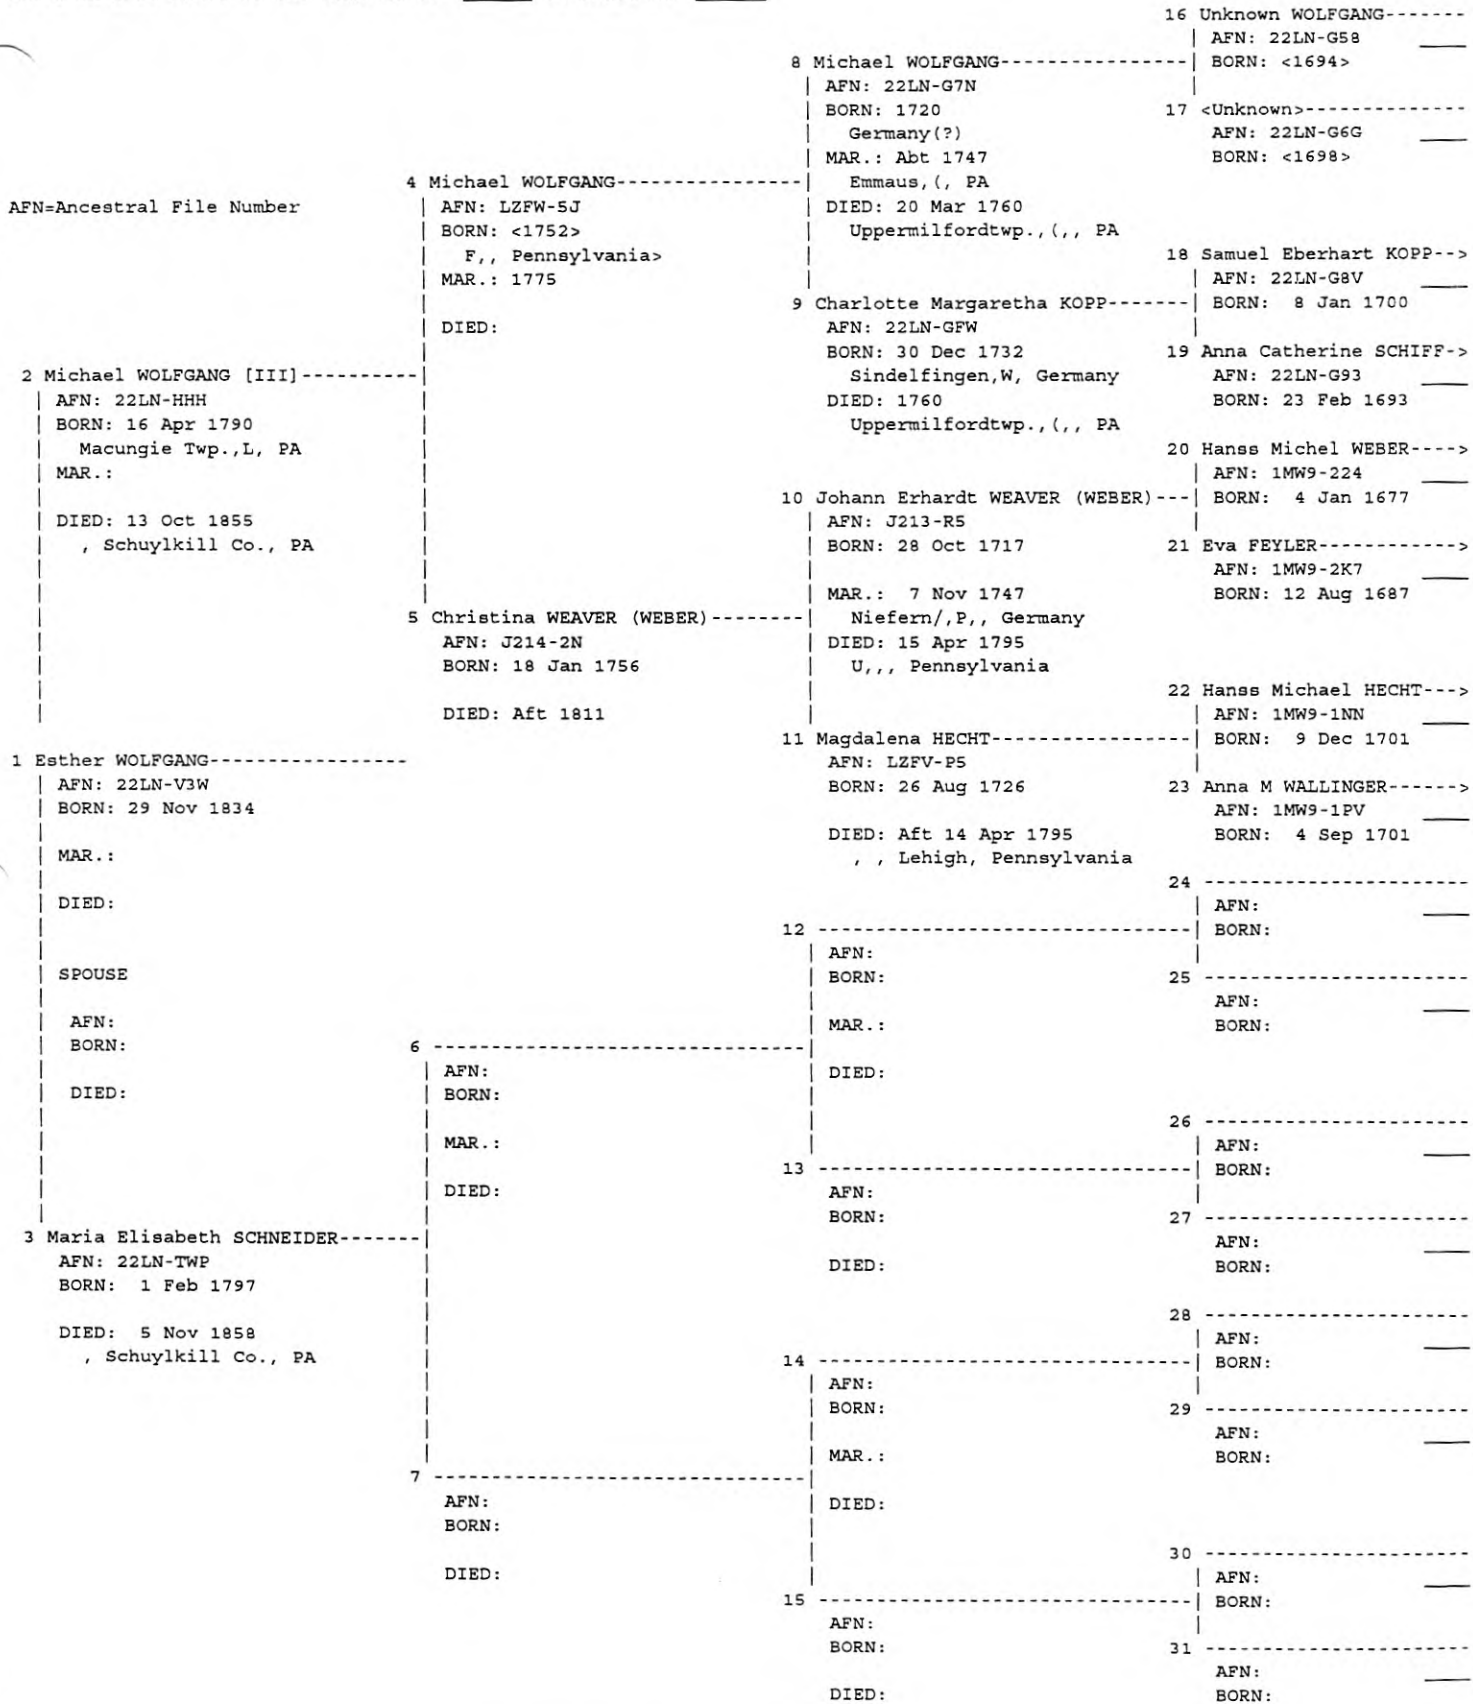

No. 1 on this chart is the same as no. _____ on chart no. _____

No. 1 on this chart is the same as no. _____ on chart no. _____

No. 1 on this chart is the same as no. _____ on chart no. _____

AFN=Ancestral File Number

3 <Unknown>-----
 AFN: 22LP-F7M
 BORN: <1570>
 O,, Germany>
 DIED:

4-----
 AFN:
 BORN:
 MAR.:
 DIED:

5-----
 AFN:
 BORN:
 DIED:

6-----
 AFN:
 BORN:
 MAR.:
 DIED:

7-----
 AFN:
 BORN:
 DIED:

8-----
 AFN:
 BORN:
 MAR.:

9-----
 AFN:
 BORN:
 DIED:

10-----
 AFN:
 BORN:
 MAR.:

11-----
 AFN:
 BORN:
 DIED:

12-----
 AFN:
 BORN:
 MAR.:

13-----
 AFN:
 BORN:
 DIED:

14-----
 AFN:
 BORN:
 MAR.:

15-----
 AFN:
 BORN:
 DIED:

16-----
 AFN:
 BORN:

17-----
 AFN:
 BORN:

18-----
 AFN:
 BORN:

19-----
 AFN:
 BORN:

20-----
 AFN:
 BORN:

21-----
 AFN:
 BORN:

22-----
 AFN:
 BORN:

23-----
 AFN:
 BORN:

24-----
 AFN:
 BORN: