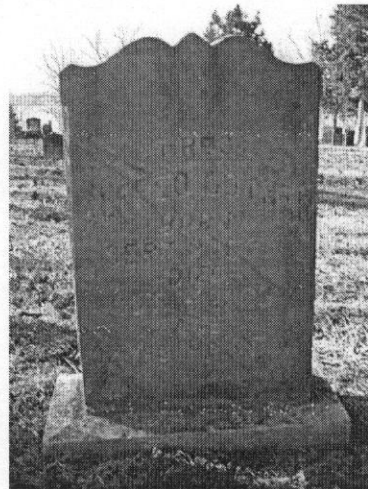

*Calculated relationship

Inscription:
aged 92y 1m 8d

Burial:
[Apple Creek Cemetery](#)
Pocahontas
Cape Girardeau County
Missouri, USA
Plot: row 18

Maintained by: [d yancey](#)
Originally Created by: [Brent Gillespie](#)
Record added: Nov 14, 2007
Find A Grave Memorial# 22901550