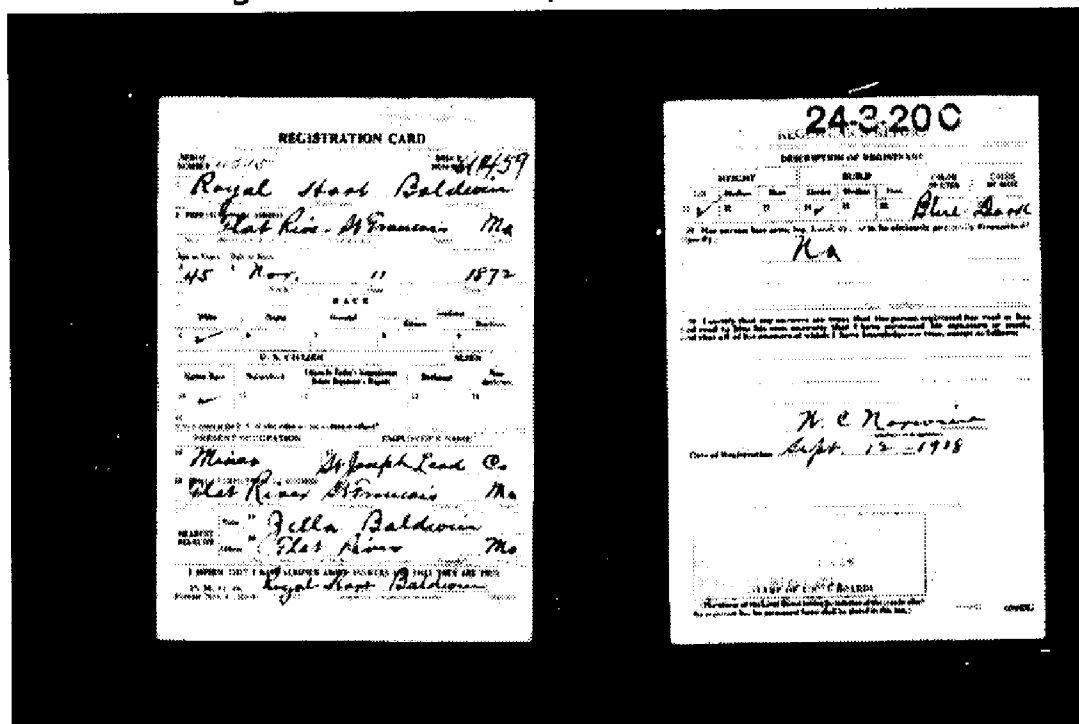

World War I Draft Registration Cards, 1917-1918 record for Roy

Record Index

Name: Royal Hart Baldwin
County: St Francois
State: Missouri
Birth Date: 11 Nov 1872
Race: White
FHL Roll Number: 1683565
DraftBoard: 0

Source Information

Record URL: <http://search.ancestry.com/cgi-bin/sse.dll?h=31204860&db=WW1draft&indiv=try>

Source Citation: Registration Location: *St Francois County, Missouri*; Roll: 1683565; Draft Board: 0.

Source Information: Ancestry.com.
World War I
Draft
Registration
Cards, 1917-
1918 [database

on-line]. Provo, UT, USA: Ancestry.com Operations Inc, 2005.

Original data: United States, Selective Service System. *World War I Selective Service System Draft Registration Cards, 1917-1918*. Washington, D.C.: National Archives and Records Administration. M1509, 4,582 rolls. Imaged from Family History Library microfilm.

ancestry.com