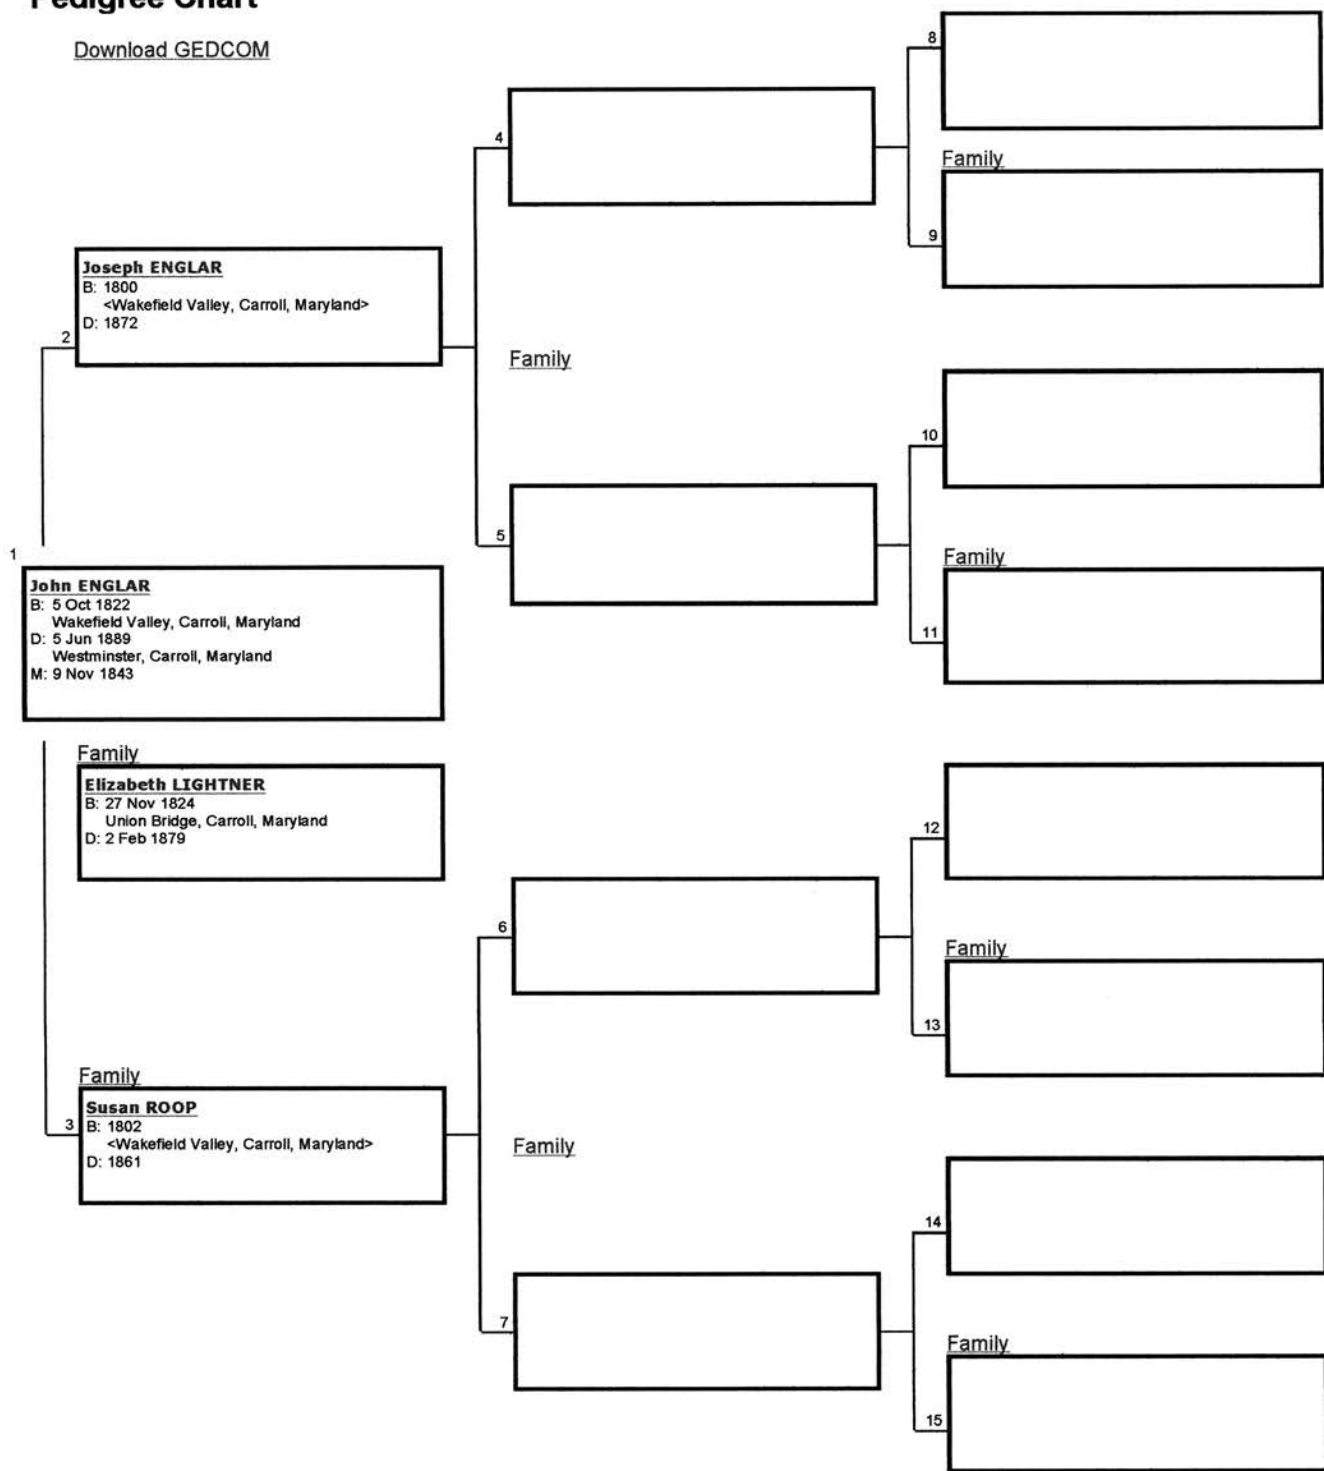

Pedigree Chart

[Download GEDCOM](#)

© 1999-2002 by Intellectual Reserve, Inc. All rights reserved. English approval: 3/1999
 Use of this site constitutes your acceptance of these [Conditions of Use](#) (last updated: 3/22/1999).
[Privacy Policy](#) (last updated: 10/12/2001). 29 <http://www.familysearch.org> v.2.5.0