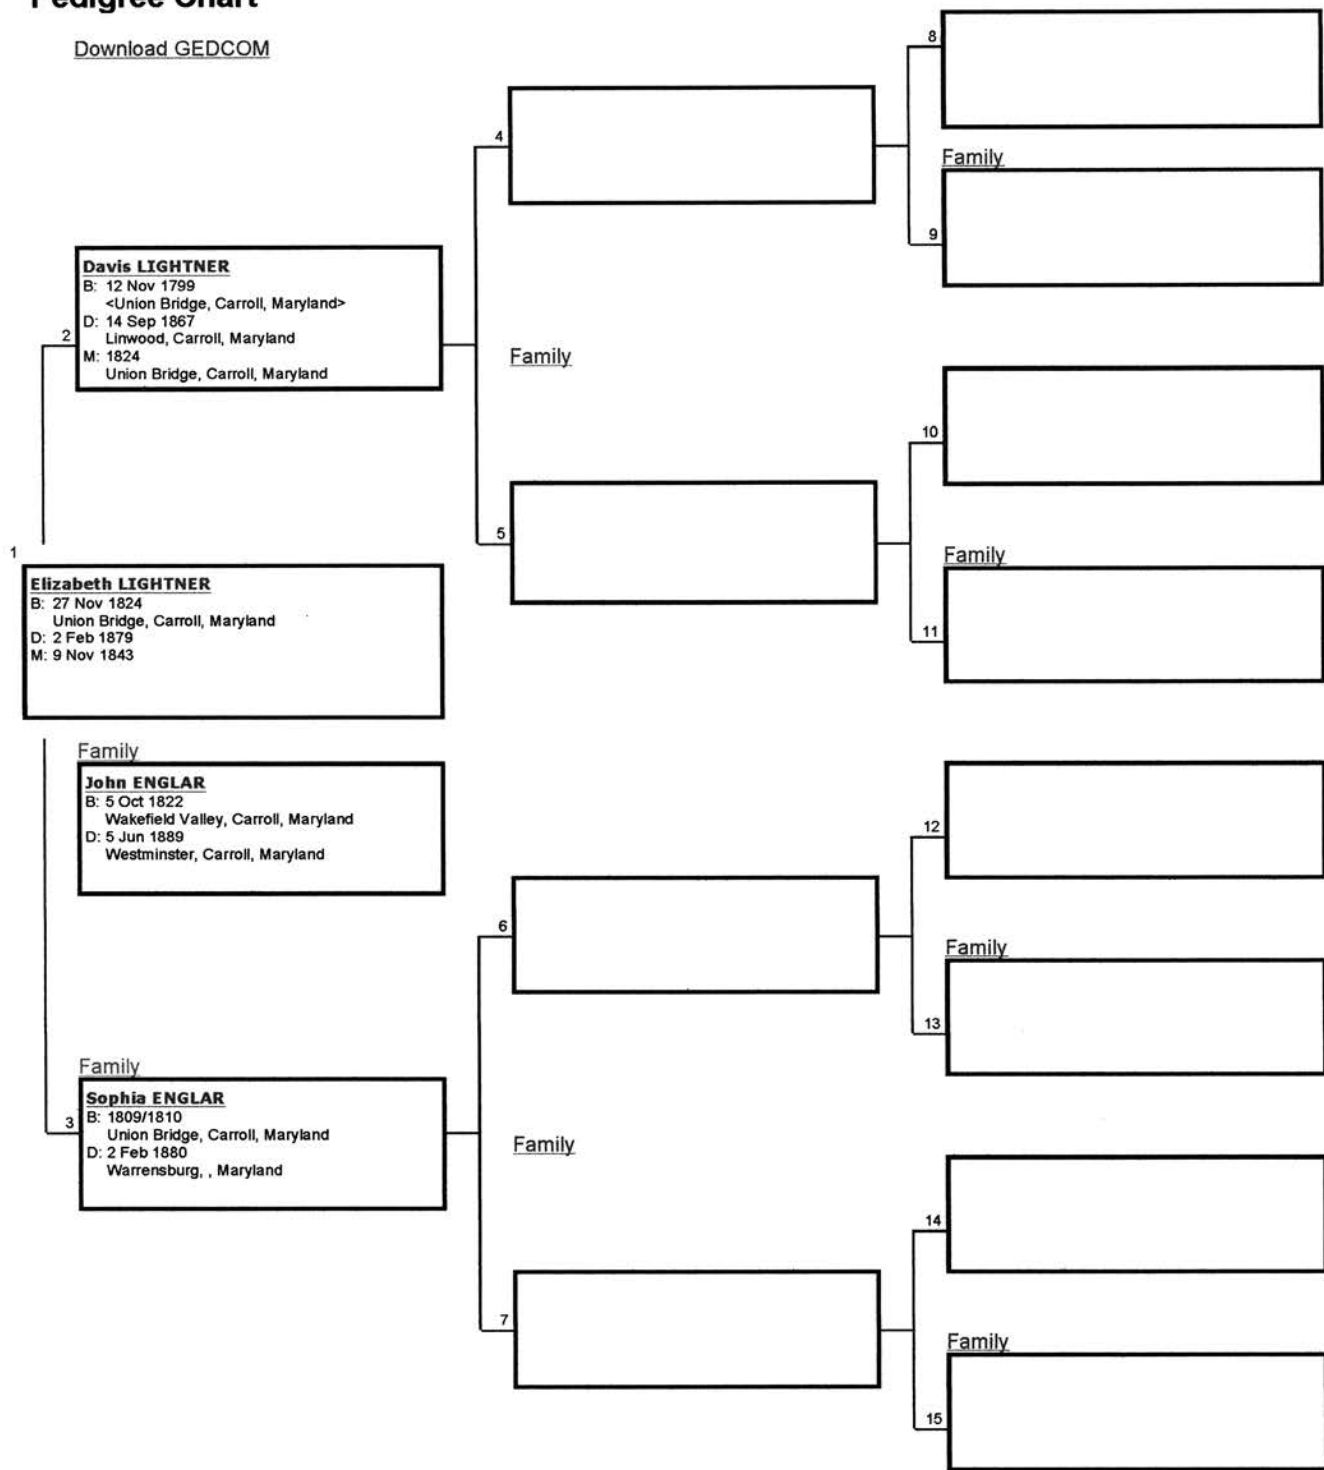

Pedigree Chart

[Download GEDCOM](#)

FamilySearch™ Ancestral File v4.19

© 1999-2002 by Intellectual Reserve, Inc. All rights reserved. English approval: 3/1999
Use of this site constitutes your acceptance of these [Conditions of Use](#) (last updated: 3/22/1999).
[Privacy Policy](#) (last updated: 10/12/2001). 29 <http://www.familysearch.org> v.2.5.0