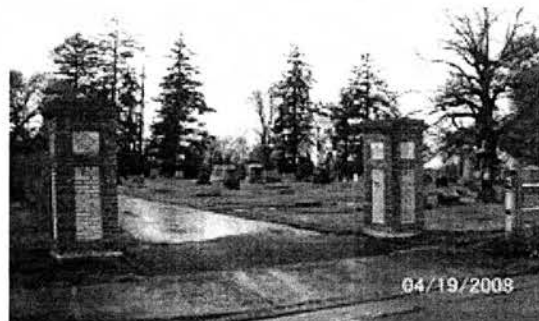

Cemetery Photo

Added by: Alice~aka~Nana

- Kathie L. Webb Blair

Added: Jan. 15, 2014