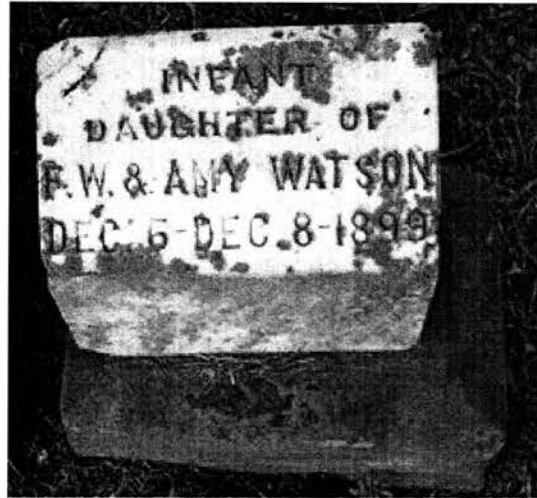

Added: Dec. 28, 2013

13a

Infant Daughter Watson

Birth: Dec. 6, 1899
Death: Dec. 8, 1899

Burial:
Masonic Cemetery
Albany
Linn County
Oregon, USA

Created by: David J Bollman
Record added: Aug 07, 2008
Find A Grave Memorial# 28832777