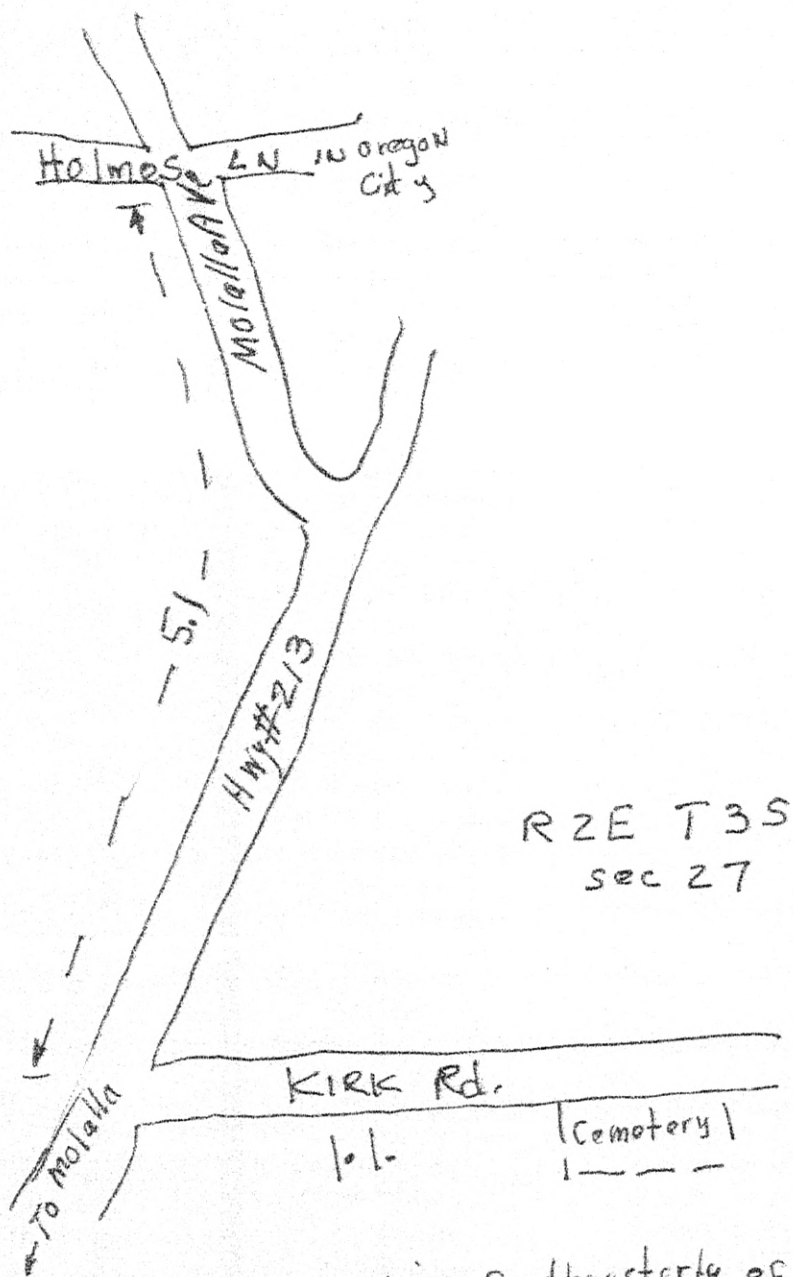

MILWAUKIE, OREGON

FAMILY HISTORY LIBRARY
35 NORTH WEST TEMPLE
SALT LAKE CITY, UTAH 84150

12/20
777.541
V3
1.0

*12

Location & Road Map to Carus Cemetery

A section southeasterly of Oregon City, Clackamas County showing CARUS cemetery

ROW 4

Plot 1 & 2	vacant	
Plot 3.	STUEDEMAN, Helena	1885 - 1936
Plot 4.	STUEDEMAN, Albert	1877 - 1906
Plot 5.	STUEDEMAN, Mary	1880 - 1888
Plot 6.	STUEDEMAN, Karl "Father"	1841 - 1910
Plot 7.	STUEDEMAN, Minnie "Mother"	1849 - 1928
Plot 8.	STUEDEMAN, Joseph	1880 - 1958
Plot 9 thru 11	vacant	
Plot 12.	CRUZAN, Earl "Salt"	Feb 3, 1912 - Dec 30, 1988
Plot 13.	CRUZAN, Sidney "Pepper"	Nov 30, 1905 - Jul 28, 1990
Plot 14.	HOWARD, Madison (on plat)	
Plot 15.	HOWARD, J.B.	Apr 3, 1803 - Nov 12, 1865
Plot 16.	HOWARD, Margaret (wife of JB)	Jan 20, 1809 - Aug? 10, 1888
Plot 16 1/2	HOWARD, Madison	May 10, 1842 - May 21, 1886
Plot 16 1/2	HOWARD, P.J.	Feb 2, 1836 - Mar 7, 1862
Plot 17.	HOWARD, Joan baby	no dates
Plot 18.	HOWARD, W.A. Jr.	1851 - 1937
Plot 19.	HOWARD, M.E.	1859 - 1955
Plot 20 thru 23	vacant	
Plot 24.	BUCKNER, America A.	Jan 2, 1852 - Aug 19, 1868
Plot 25.	BUCKNER, Missouri (born in Taney county, Missouri)	Nov 21, 1849 - Dec 17, 1867

Carus Cemetery

Block 2 cont.

ROW 8

Plot 1.	HOWARD, Martha E.	Dec 2, 1859 - Nov 27, 1883
	(dau of J & J.E.)	
Plot 2.	vacant or unknown	
Plot 3.	GRANDALL, William	Died - Dec 18, 1937
Plot 4.	JONES, Grace	no dates
Plot 4 1/2	YOUNG, Frederick J.	1844 - 1937
Plot 5.	YOUNG, Florence P.	1855 - 1934
Plot 6.	MAY, Olive	no dates
Plot 7.	MAY, Alice	1875 - Nov 12, 1887
Plot 8.	MAY, Sarah	Died - Nov 12, 1874
Plot 9.	unknown	
Plot 10.	MAY, Barney	no dates
Plot 11.	vacant or unknown	