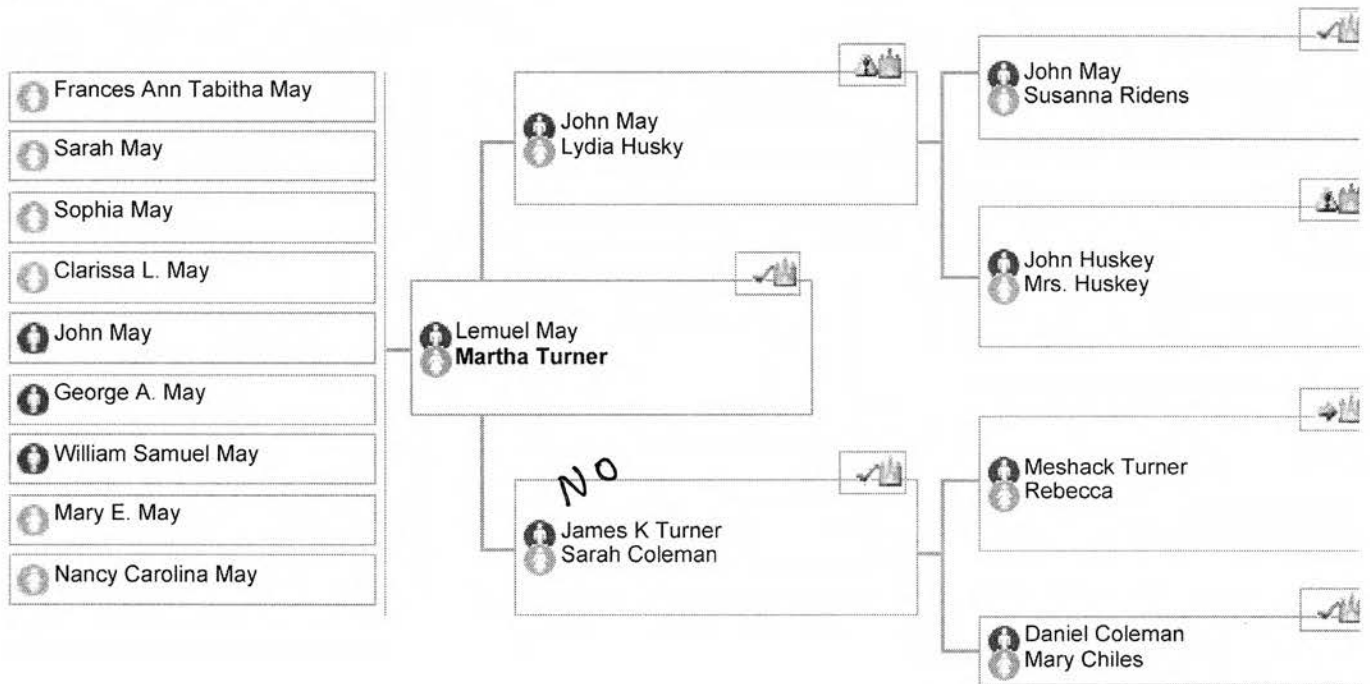

Family Pedigree with Details

Martha Turner (1812-)

Watch

[View family group record](#)