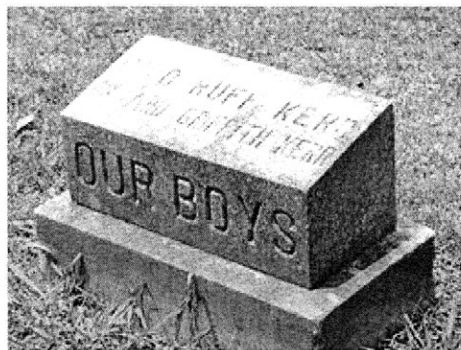

Photo added by Linda Thompson

Richard Griffith Kerr

BIRTH 1860
Mississippi, USA

DEATH unknown

BURIAL Greenwood Cemetery
Jackson, Hinds County, Mississippi, USA

PLOT Section 5, Lot 11

MEMORIAL ID 90809256 · [View Source](#)