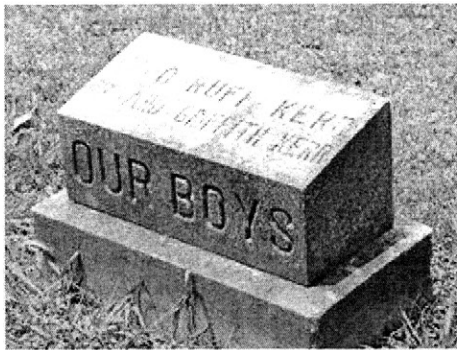

Photo added by Linda Thompson

Added by Linda Thompson

T. Woodruff Kerr

BIRTH 1858
Mississippi, USA
DEATH unknown
BURIAL Greenwood Cemetery
Jackson, Hinds County, Mississippi, USA
PLOT Section 5, Lot 11
MEMORIAL ID 90809084 · [View Source](#)