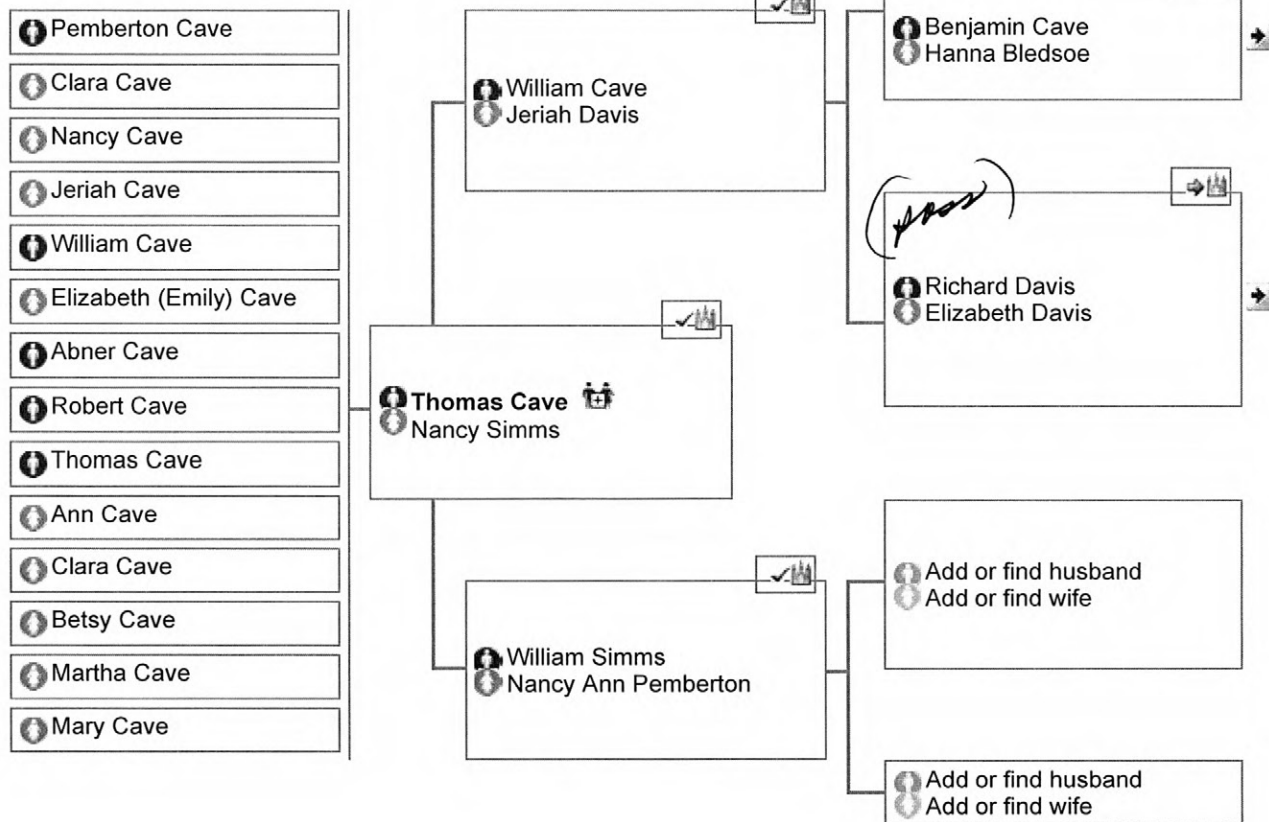

Family Pedigree with Details

Thomas Cave (1770-1863)

Watch

Individual Ordinances

Baptism

B **Completed**
 24 November 1982
 Jordan River Utah Temple

Confirmation

C **Completed**
 24 November 1982
 Jordan River Utah Temple