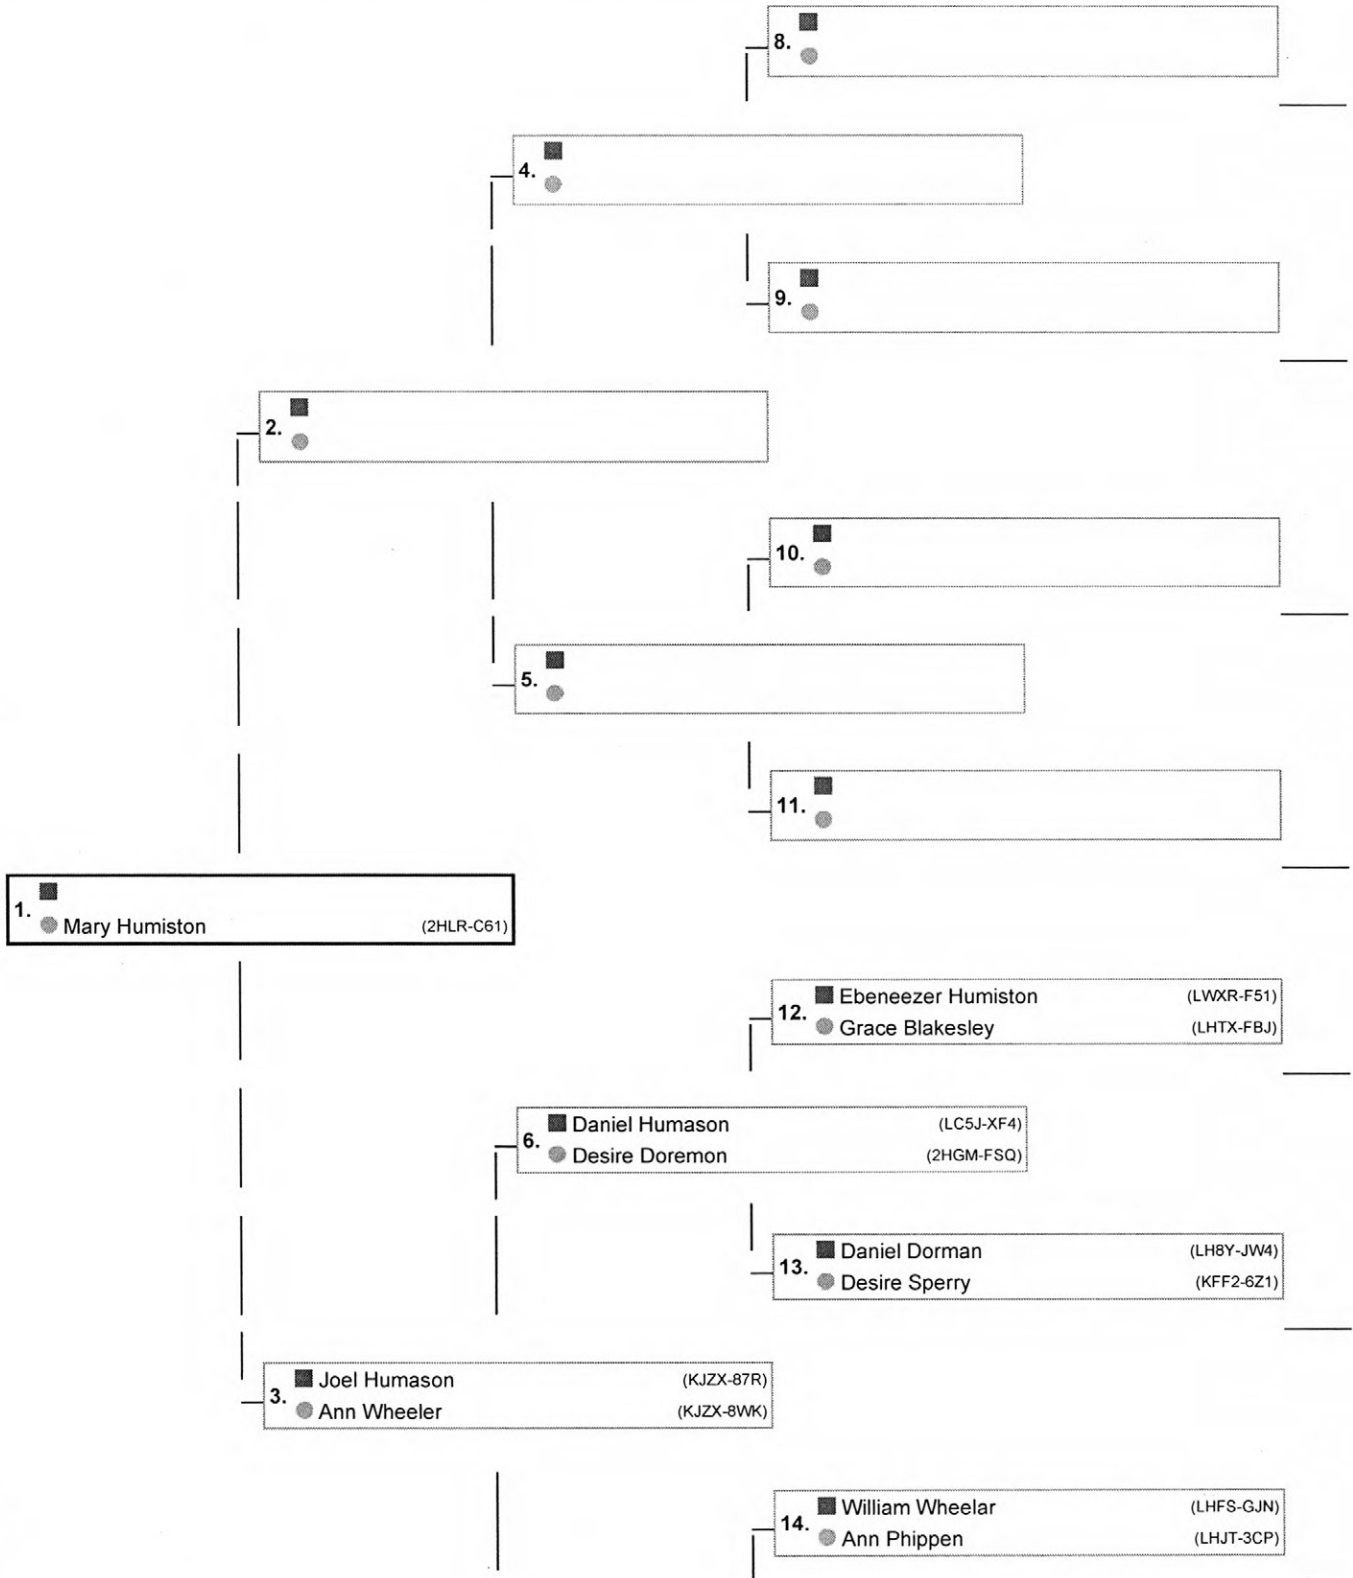

# Ancestor Chart

for "" and "Mary Humiston"

## Chart 1

Number 1 on this chart is the same as number \_ on chart \_.

Use the spaces on the side to enter the chart numbers on which the line continues.

7. ■ William Wheeler (KJ8Z-PG2)  
● Abigail Fox (L44J-339)

15. ■ Isaac (LCMN-5CH)  
● Hanna Stark (24T4-1QL)

---

A service provided by The Church of Jesus Christ of Latter-day Saints  
© 2011 Intellectual Reserve, Inc. All rights reserved.