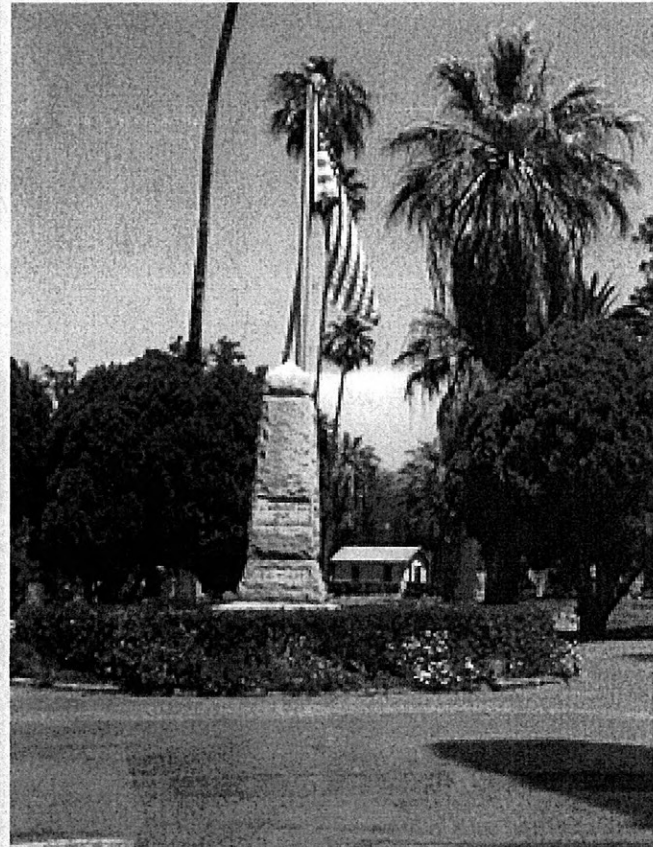

*[Point here for explanation](#)

Burial:

[Corona Sunnyslope Cemetery](#)
Corona
Riverside County
California, USA

Created by: [Barbara LeClaire](#)
Record added: Jun 17, 2011
Find A Grave Memorial# 71542945