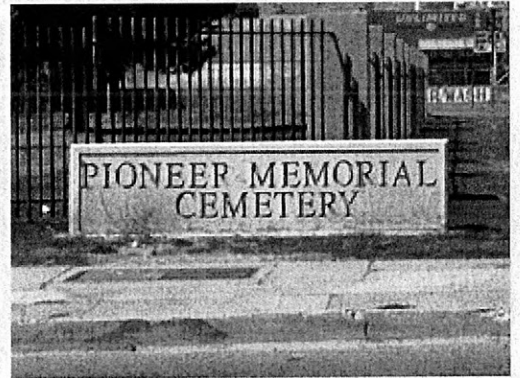

Added by: [Barbara LeClaire](#)

Added by: [marge](#)

Cemetery Photo
Added by: E

Nancy Elizabeth Cave Craw

- Memorial
- Photos
- Flowers
- Edit

[Learn about upgrading this memorial...](#)

Birth: Dec. 11, 1849
Death: Dec. 27, 1888