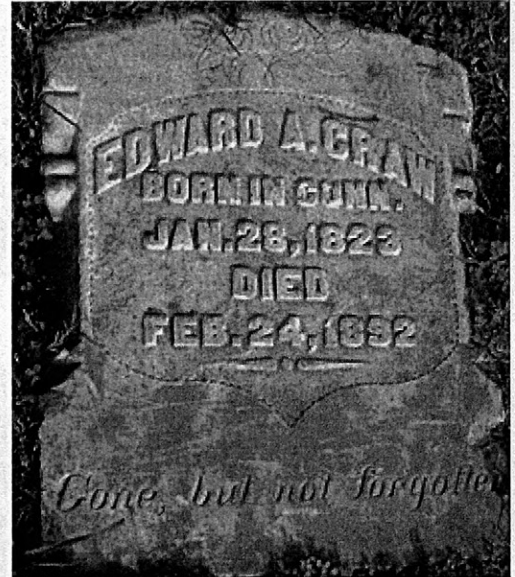

Edward A. Crow

- Memorial
- Photos
- Flowers
- Edit

[Learn about removing the ads from this memorial...](#)

Birth: Jan. 24, 1823
Death: Feb. 24, 1892

Family links:

Spouse:

Martha Ann *Walton* Crow (1818 - 1889)*

Children:

George Abeal Crow (1844 - 1907)*

Mary Ann *Crow* Davis Shabber (1850 - 1921)*

Ida Medora *Crow* McNew Holmes (1859 - 1938)*

*[Point here for explanation](#)

Burial:

[Pioneer Memorial Cemetery](#)

San Bernardino

San Bernardino County

California, USA

Created by: [marge](#)

Record added: Jun 25, 2006

Find A Grave Memorial# 14728710

Added by: [Barbara LeClaire](#)