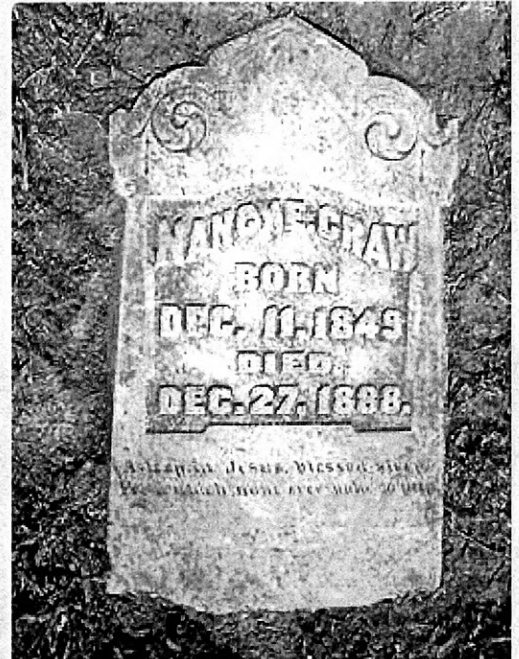

Nancy Elizabeth Cave Craw

- Memorial
- Photos
- Flowers
- Edit

[Learn about upgrading this memorial...](#)

Birth: Dec. 11, 1849
Death: Dec. 27, 1888

Family links:

Spouse:

George Abeal Craw (1844 - 1907)*

Children:

Martha Ann *Craw* Hamner (1869 - 1945)*

Lulu Ellen *Craw* Main (1873 - 1959)*

John A. *Craw* (1876 - 1881)*

Alfretta C. *Craw* Wall (1879 - 1937)*

[*Point here for explanation](#)

Burial:

[Pioneer Memorial Cemetery](#)

San Bernardino

San Bernardino County

California, USA

Created by: [marge](#)

Record added: Jun 25, 2006

Find A Grave Memorial# 14728680

Added by: [marge](#)

Add a photo
for this person

Request
A Photo