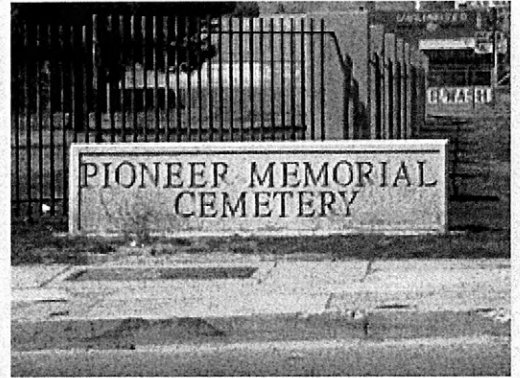

Cemetery Photo

Added by: E

Add a photo
for this person

Request
A Photo

Photos may be scaled.
Click on image for full size.