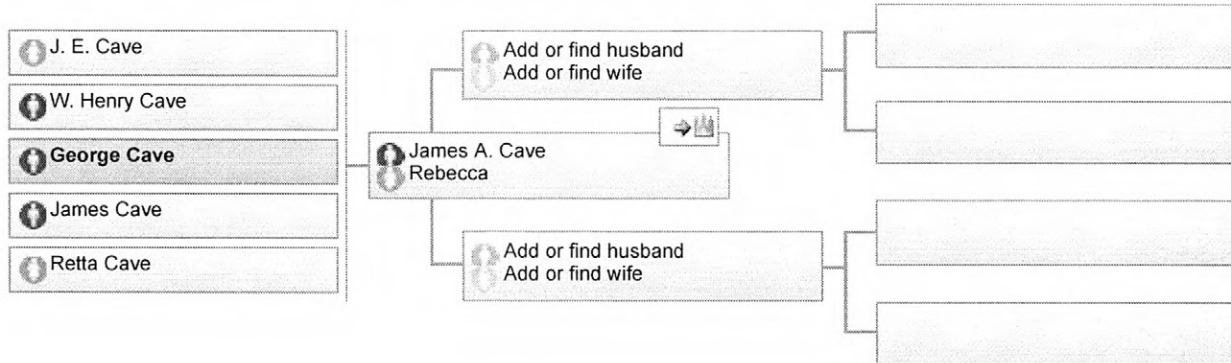

Family Pedigree with Details

George Cave (1853-)

Watch

Individual Ordinances		
Baptism		
B Completed 4 February 2012 Newport Beach California Temple	<p>To select these ordinances select either sealing to parents or sealing to spouse links below.</p>	
Confirmation		
C Completed 4 February 2012 Newport Beach California Temple		
Initiatory		
I In progress Reserved by: deborahellenstapley1		
Endowment		
E In progress Reserved by: deborahellenstapley1		
Sealing to Parents		
SP In progress Reserved by: deborahellenstapley1 James A. Cave Rebecca	<p> This individual's temple ordinances are in progress. Click for details.</p>	