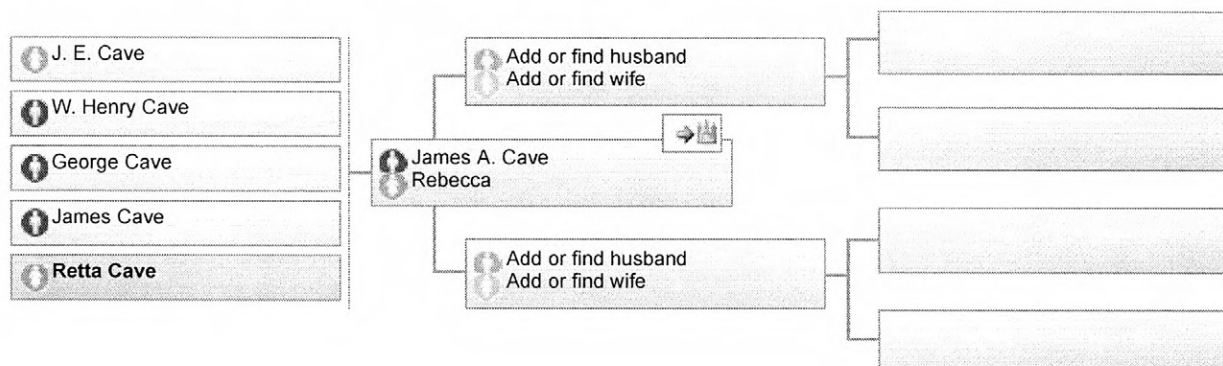

Family Pedigree with Details

Retta Cave (1859-)

Watch

Individual Ordinances

Baptism

B **Completed**
4 February 2012
Newport Beach California Temple

Confirmation

C **Completed**
4 February 2012
Newport Beach California Temple

Initiatory

I **In progress**
Reserved by: deborahellenstapley1

Endowment

E **In progress**
Reserved by: deborahellenstapley1

To select these ordinances select either sealing to parents or sealing to spouse links below.