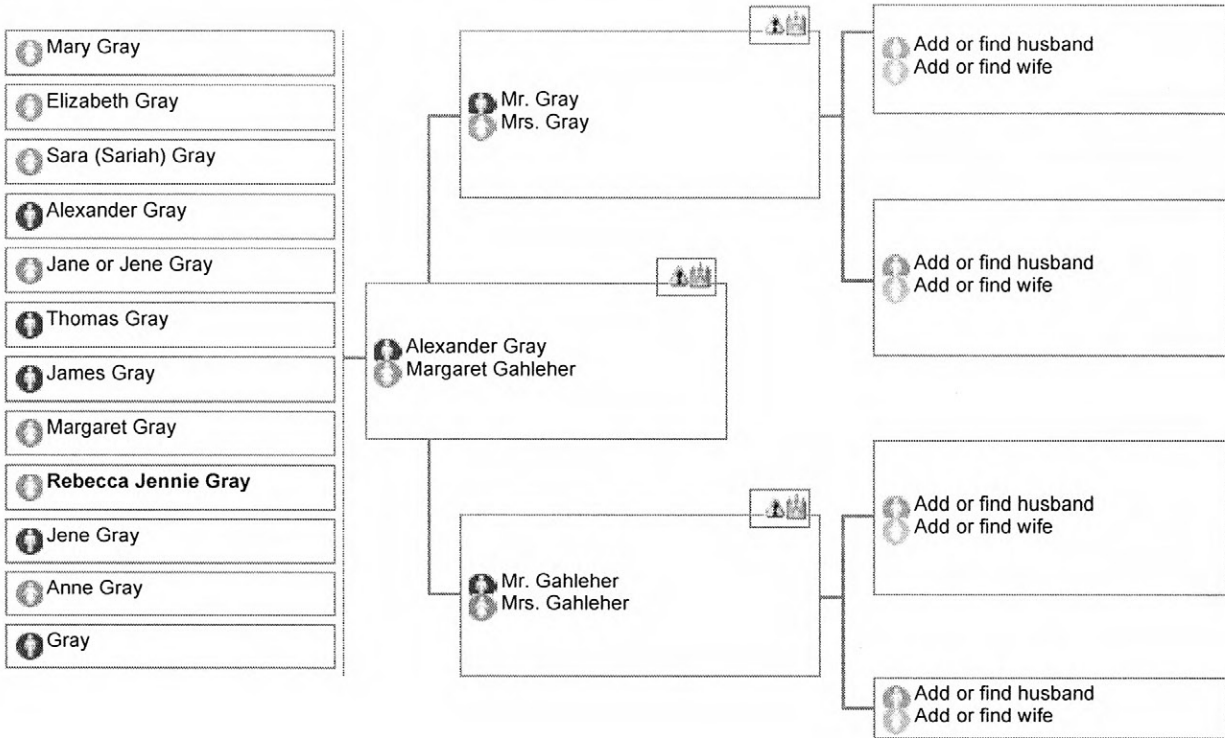

### Family Pedigree with Details

#### Rebecca Jennie Gray (1768-1852)

[Watch](#)

**Individual Ordinances**

**Baptism**

**Completed**  
19 October 1972  
Manti Utah Temple

**Confirmation**

**Completed**  
19 October 1972  
Manti Utah Temple